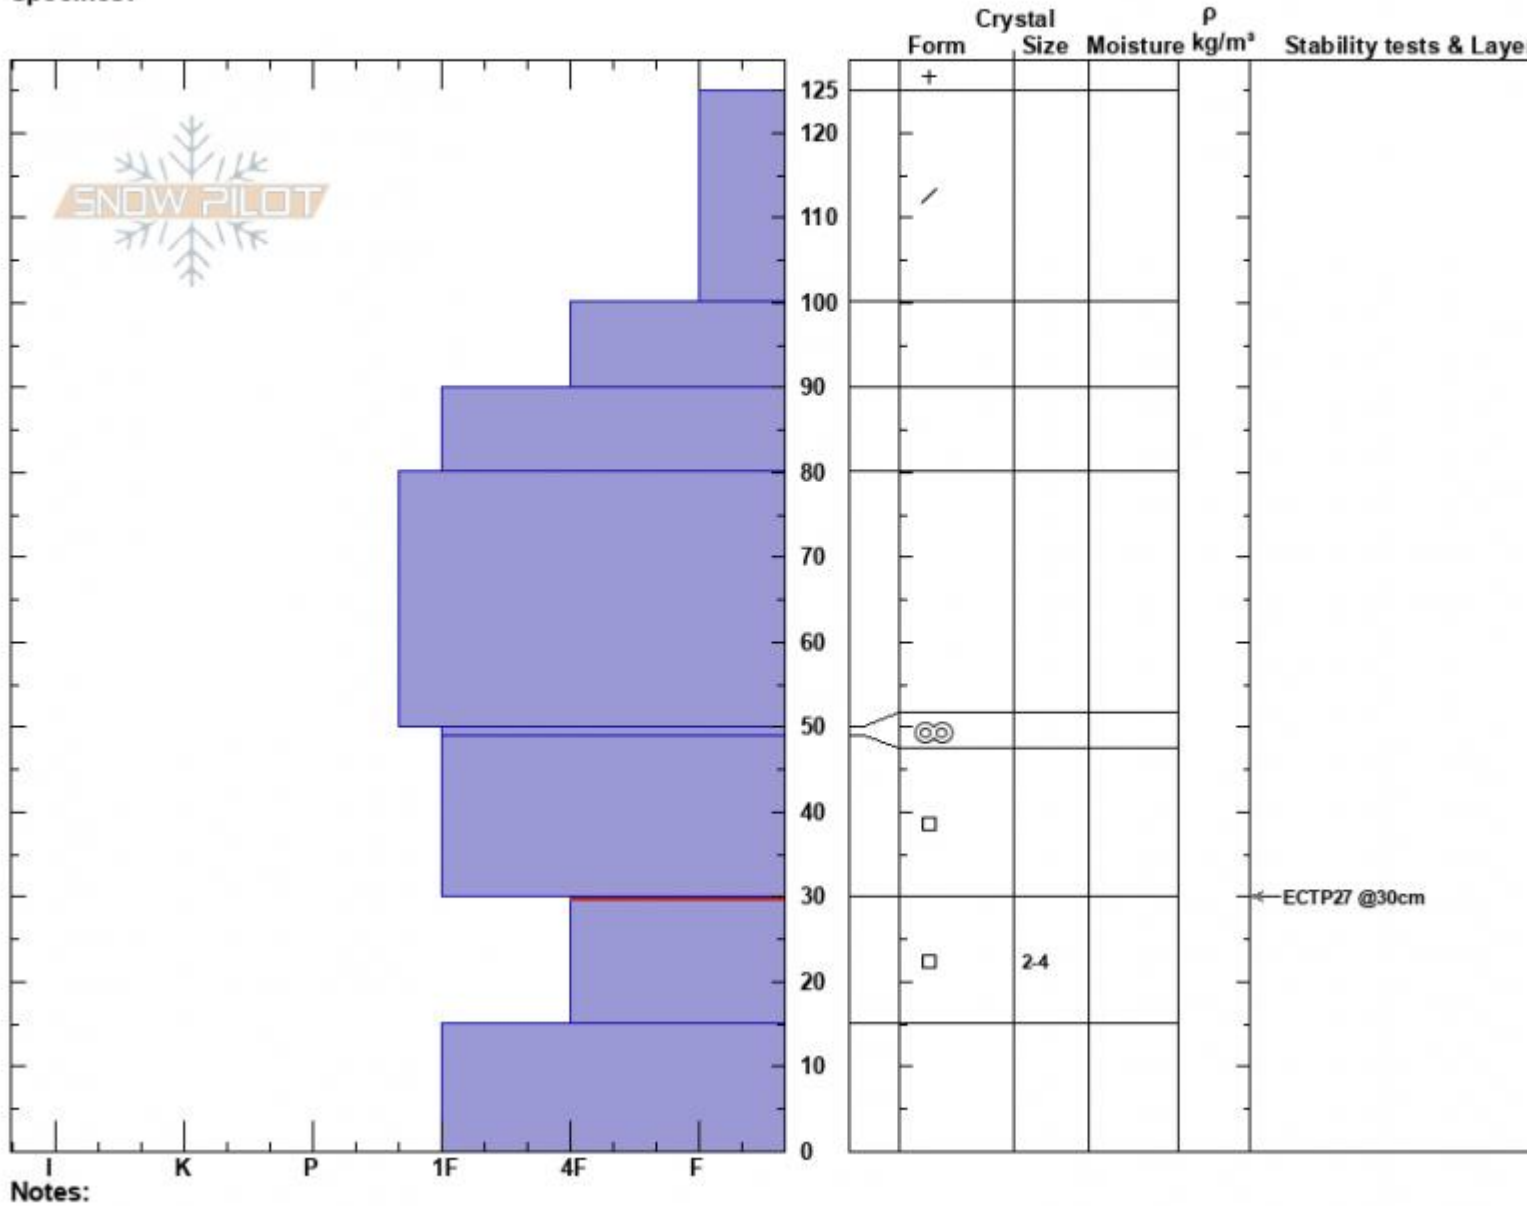

Ski Hill
 Lionhead Range
 MT
 Elevation: 8000 ft
 Aspect: 60°
 Specifics:

Dave Zinn
 01/23/2025 - 1:30pm
 Co-ord: 44.70254N, -111.29600W
 Slope Angle: 30°
 Wind Loading: no

Stability: Fair
 Air Temperature:
 Sky Cover: OVC
 Precipitation: NO
 Wind: NE Light Breeze

HS:125 Layer Notes:
 PF:30 30-15cm:Problematic layer

Advisory Region
 Lionhead Range
 Longitude
 -111.29W
 Latitude
 44.70N
 Lionhead Range, 2025-01-23