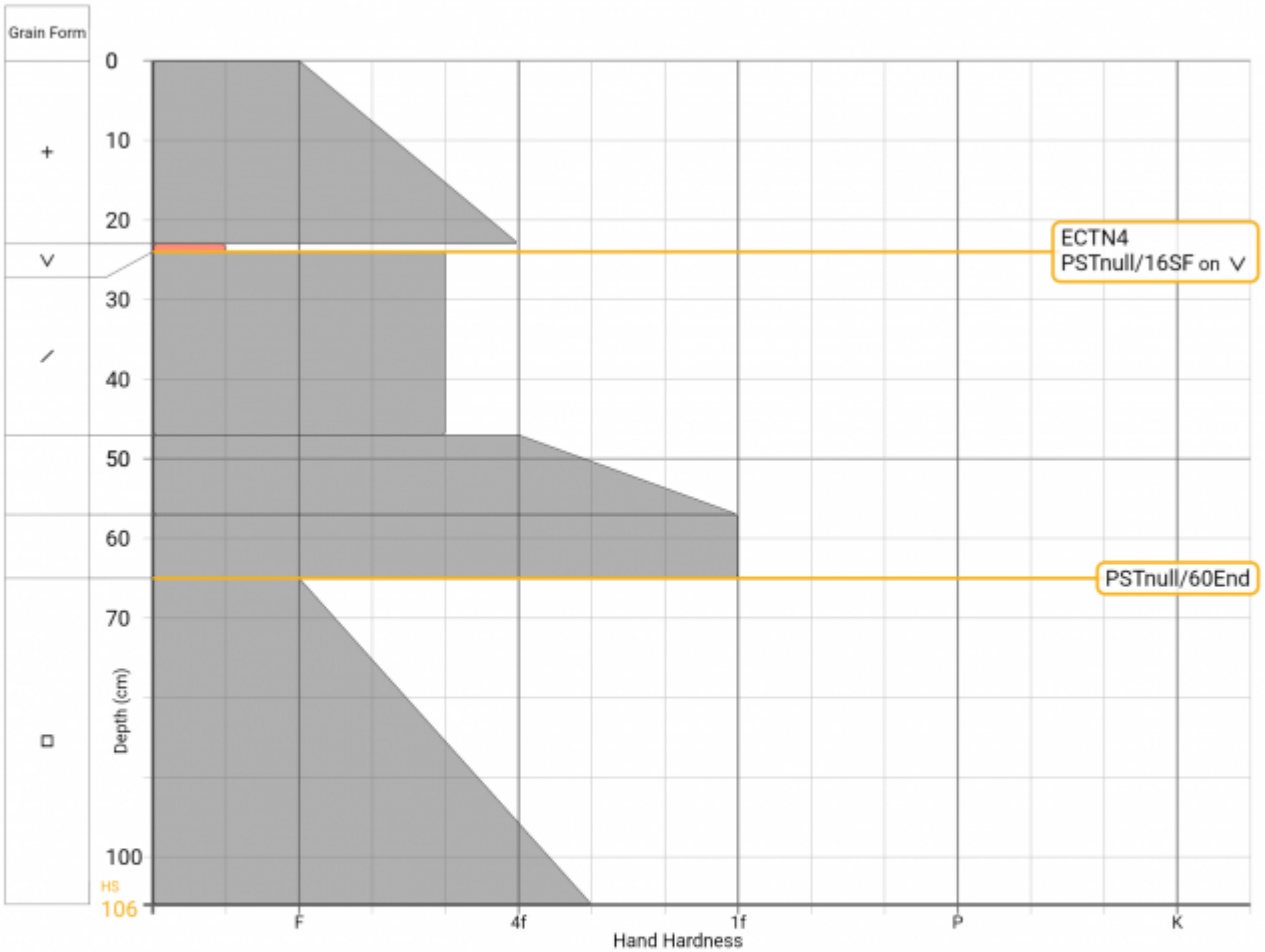

Profile Name: --

General

🕒 Date: 2025-02-02 10:31:24.000

👤 Observer: **Matt Zia**

🏠 Org: **Montana Mountaineering Association**

Location

📍 Elevation: **7283ft**

🌬️ Aspect: **E**

📐 Slope: **14°**

📍 Lat/Lng: **44.8978,-111.0673**

Weather

🌡️ Air Temperature: **--**

☁️ Sky Cover: **Overcast**

❄️ Precipitation: **Snow <0.5cm/hr**

🌬️ Wind: **Light, SW**

👉 Blowing Snow: **No Transport**

Snow Conditions

📏 Total Snow Depth (HS): **106cm**

❄️ Surface Grain: **Precipitation Particles**

👉 Foot Pen: **41cm**

👉 Ski Pen: **20cm**

Notes:

MANUAL SNOW PROFILE

Advisory Region  
Southern Madison  
Longitude  
-111.06W

Latitude

44.89N

Southern Madison, 2025-02-02