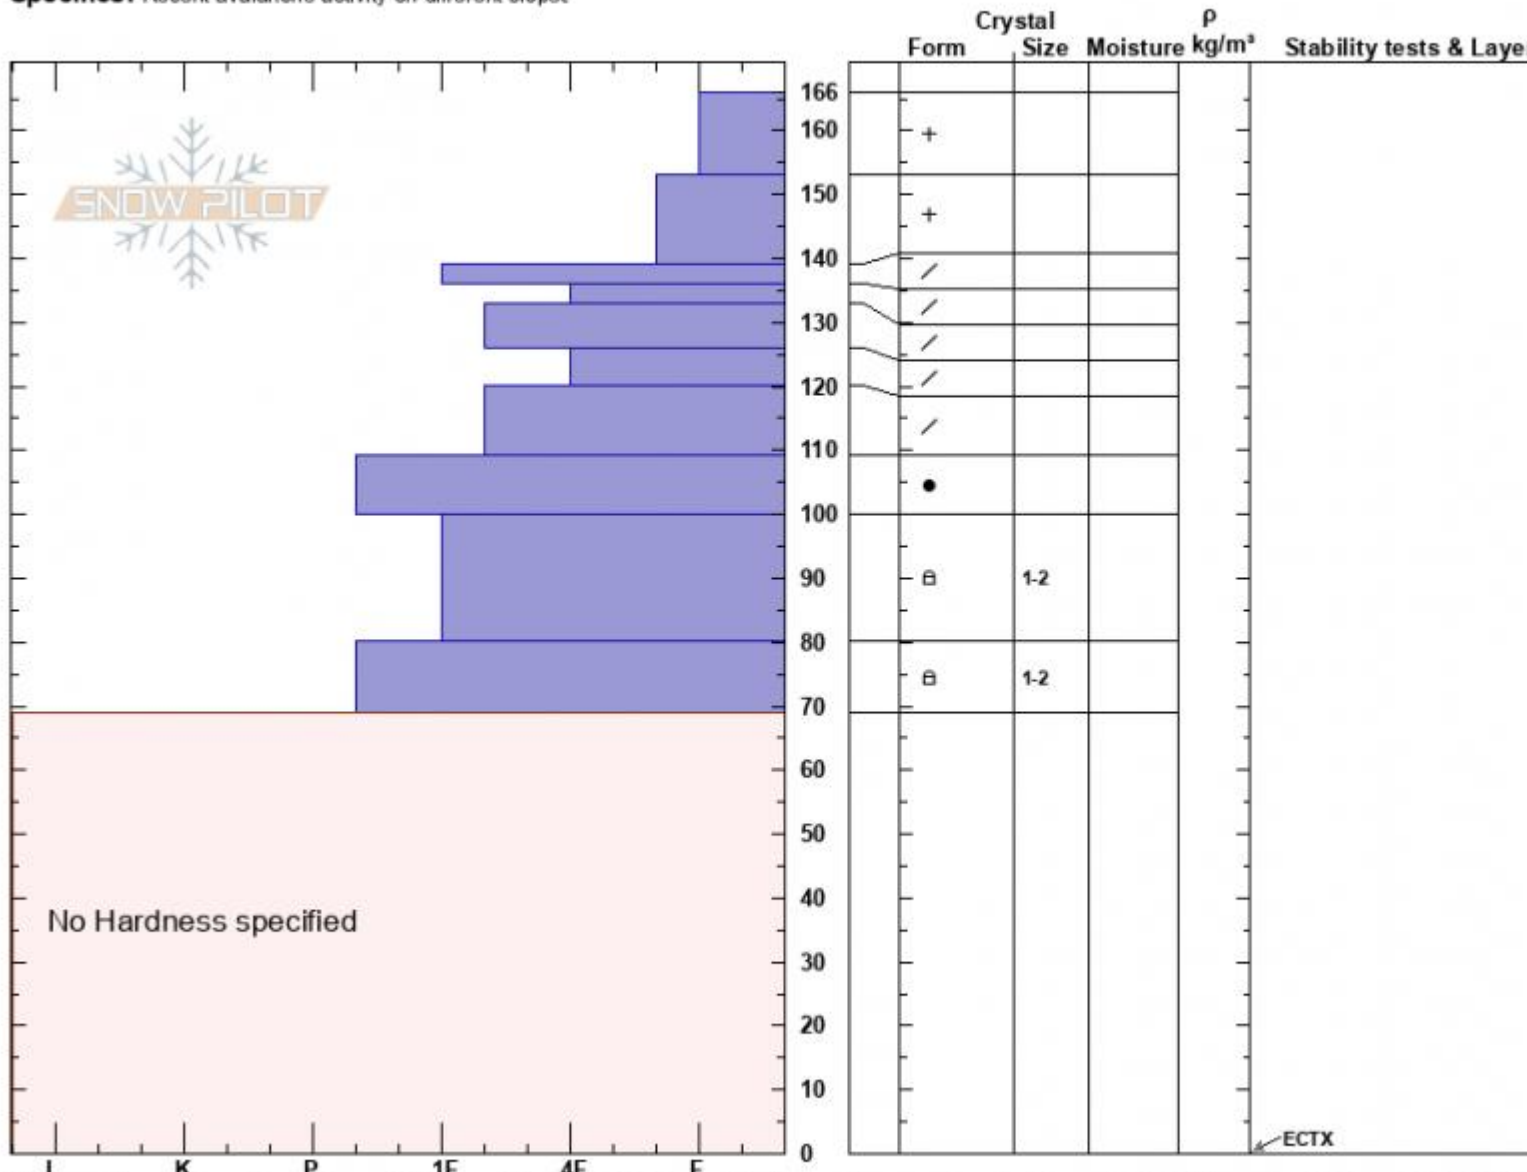

Mt. Abundance, S.shldr  
 Cooke City  
 MT  
 Elevation: 9251 ft  
 Aspect: 170°  
 Specifics: Recent avalanche activity on different slopes

Alex Marienthal  
 02/09/2025 - 12:25pm  
 Co-ord: 45.06501N, -110.01150W  
 Slope Angle: 15°  
 Wind Loading: no

Stability:  
 Air Temperature:  
 Sky Cover: SCT  
 Precipitation: NO  
 Wind: W Moderate

HS:166 Layer Notes:  
 PF:60 153-139cm:Problematic layer

Notes: We saw natural wind slabs on Wolverine, R1-D1.5, 8-12" deep x 50' wide, and two snowboarders triggered wind slabs on Scotch Bonnet, R1-D2, 12"

Advisory Region  
 Cooke City  
 Longitude  
 -109.95W

Latitude

45.07N

Cooke City, 2025-02-10