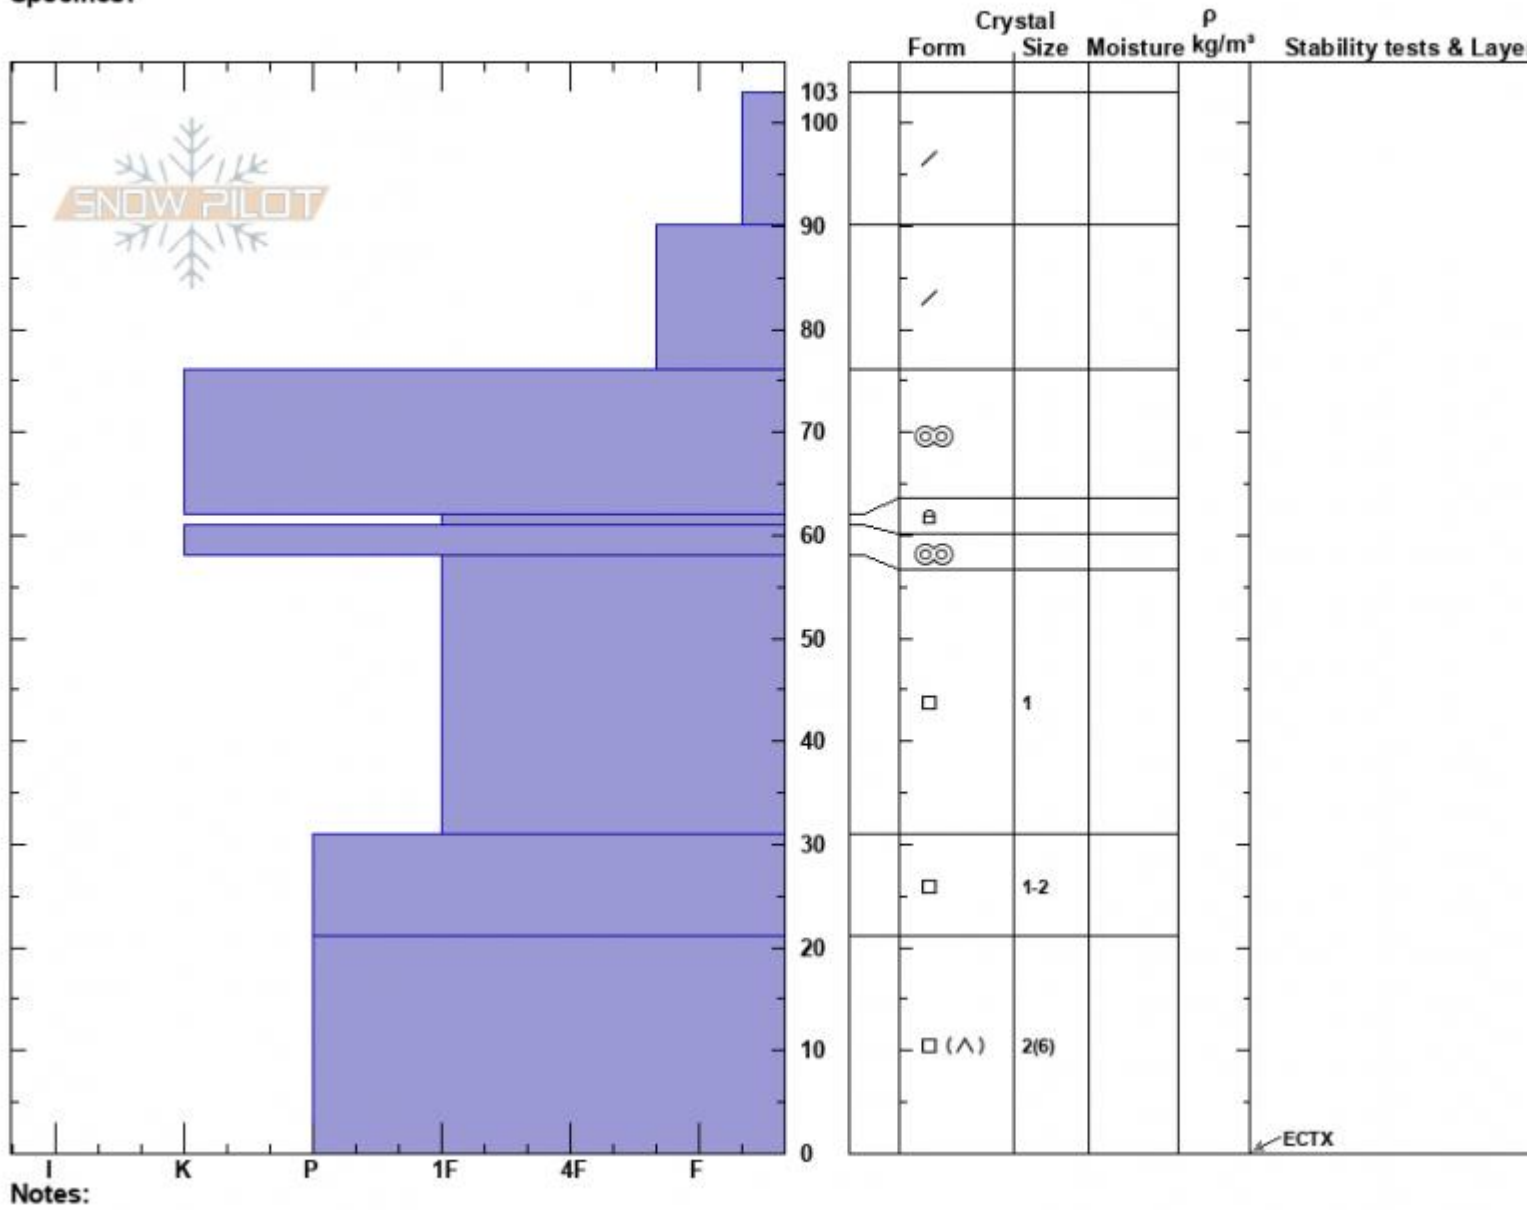

Deer Creek S Face
 Madison Range-N
 MT
 Elevation: 7680 ft
 Aspect: 180°
 Specifics:

Haylee Darby
 02/10/2025 - 12:00pm
 Co-ord: 45.31672N, -111.22061W
 Slope Angle: 25°
 Wind Loading: no

Stability:
 Air Temperature:
 Sky Cover: SCT
 Precipitation: NO
 Wind:

HS:103
 PF:50
 Layer Notes:

Advisory Region
 Northern Madison
 Longitude
 -111.21W

Latitude

45.30N

Northern Madison, 2025-02-10