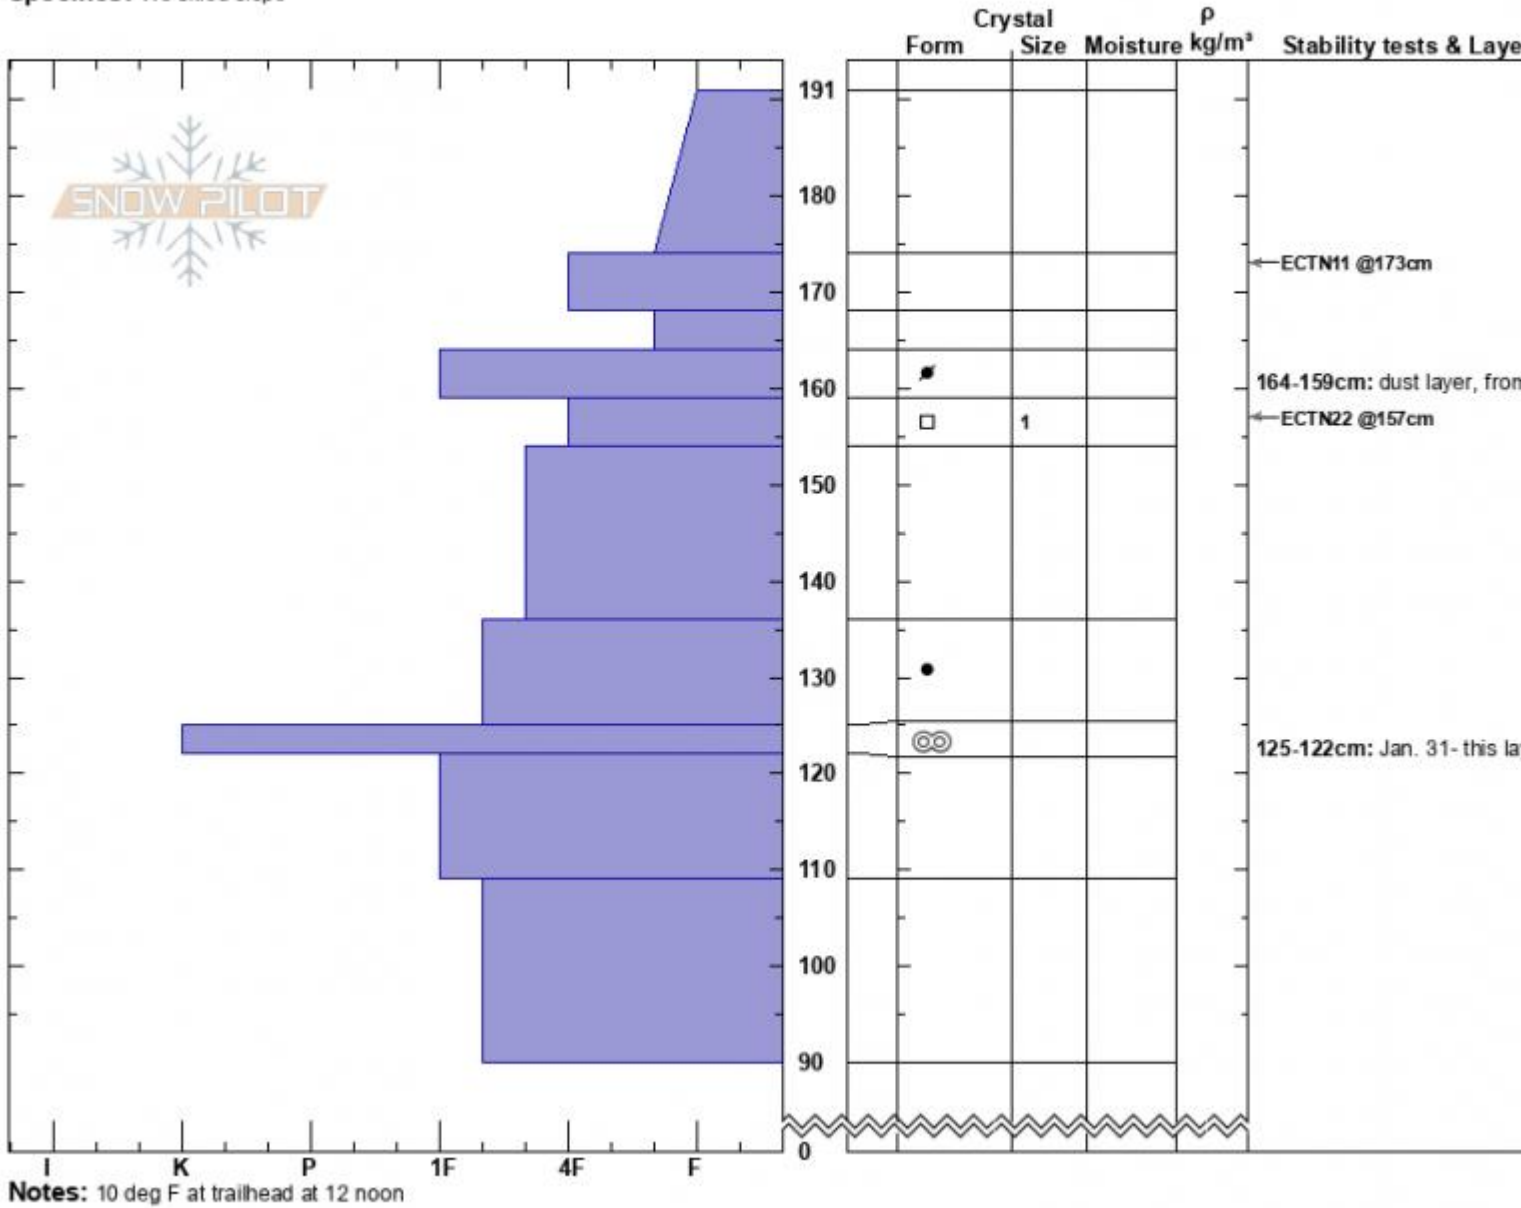

north of Cooke City  
 Beartooths  
 MT  
**Elevation:** 9300 ft  
**Aspect:** 110°  
**Specifics:** We skied slope

Beau Fredlund  
 02/10/2025 - 11:00am  
**Co-ord:** 45.01959N, -109.93555E  
**Slope Angle:** 28°  
**Wind Loading:**

**Stability:**  
**Air Temperature:**  
**Sky Cover:** SCT  
**Precipitation:**  
**Wind:** W Light Breeze

**HS:**191 **Layer Notes:**  
 168-164cm: Problematic layer  
 164-159cm: dust layer, from Feb.  
 125-122cm: Jan. 31- this layer bu

Advisory Region  
 Cooke City  
 Longitude  
 -109.94W  
 Latitude  
 45.03N  
 Cooke City, 2025-02-14