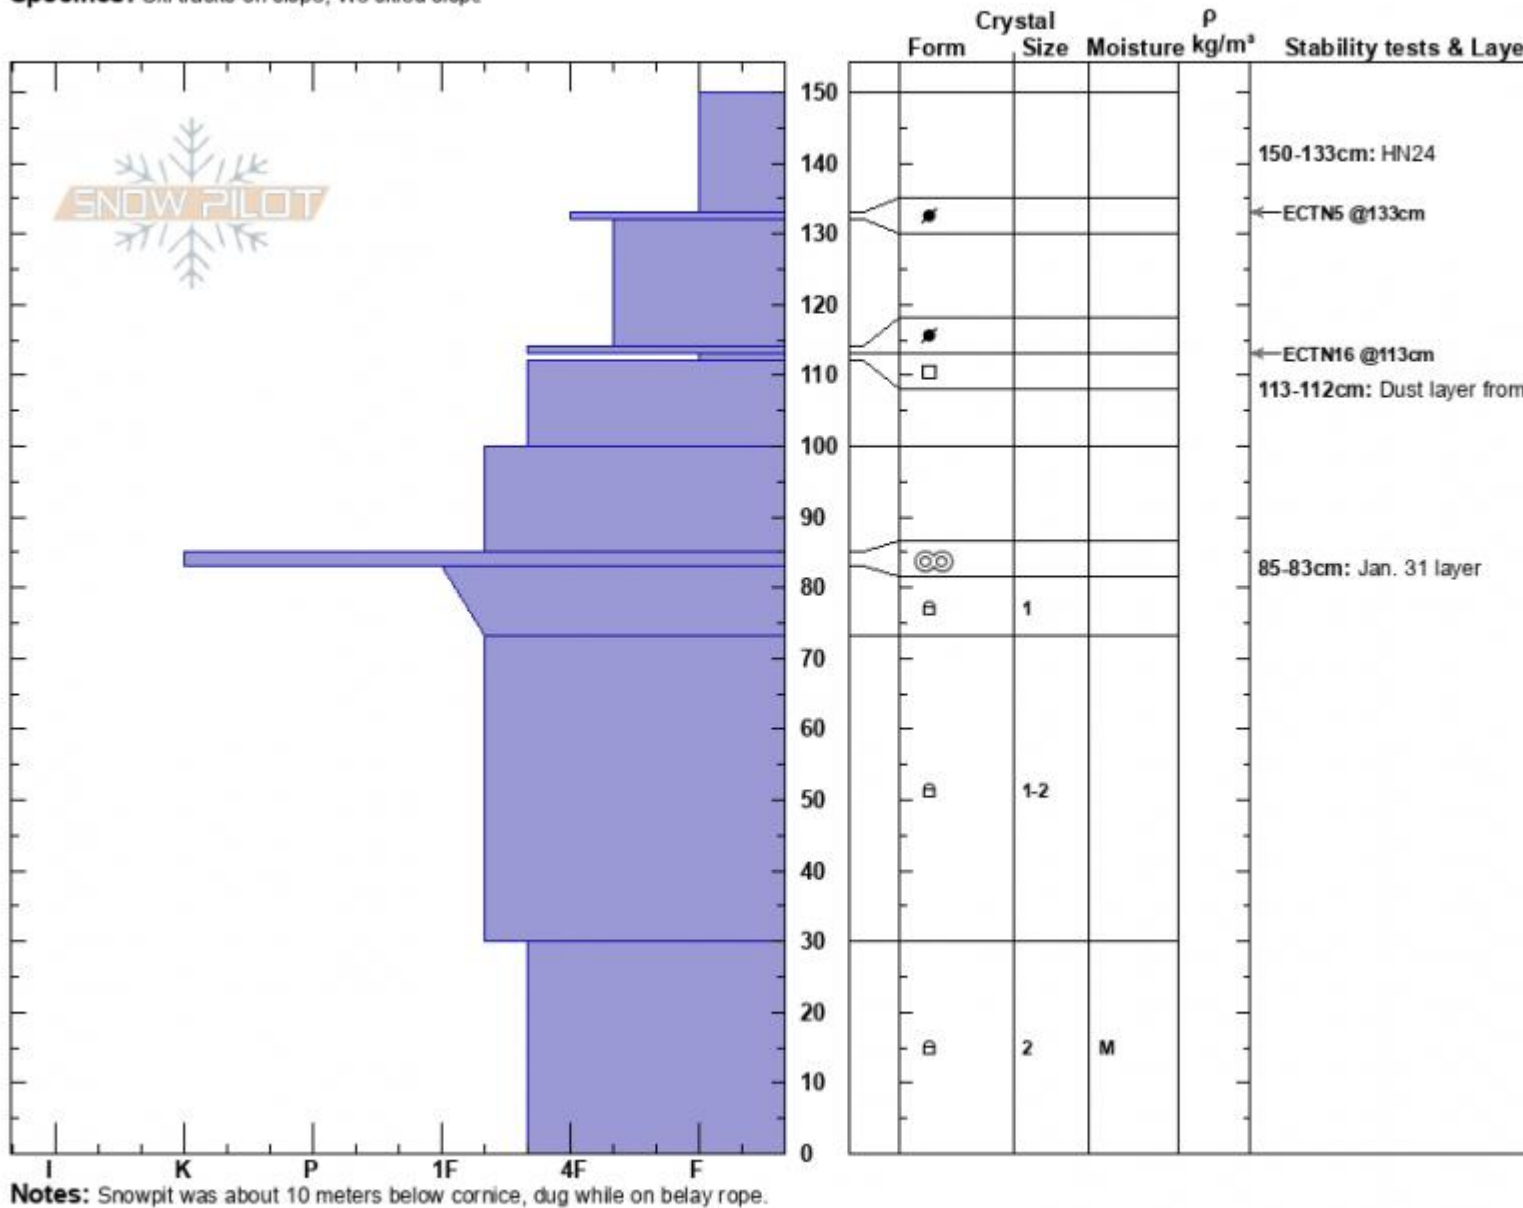

Town Hill, Main Gully  
 Beartooths  
 MT  
 Elevation: 8400 ft  
 Aspect: 108°  
 Specifics: Ski tracks on slope; We skied slope

Beau Fredlund  
 02/14/2025 - 3:00pm  
 Co-ord: 45.02545N, -109.93602E  
 Slope Angle: 33°  
 Wind Loading:

Stability:  
 Air Temperature:  
 Sky Cover:  
 Precipitation:  
 Wind: W Light Breeze

HS:150  
**Layer Notes:**  
 150-133cm: HN24  
 113-112cm: Dust layer from Feb.  
 113-112cm: Problematic layer  
 85-83cm: Jan. 31 layer

Feb. 3rd dust layer appears to have faceted out more during previous 4 days of below 0F temps.

Advisory Region  
 Cooke City  
 Longitude  
 -109.94W  
 Latitude  
 45.03N  
 Cooke City, 2025-02-14