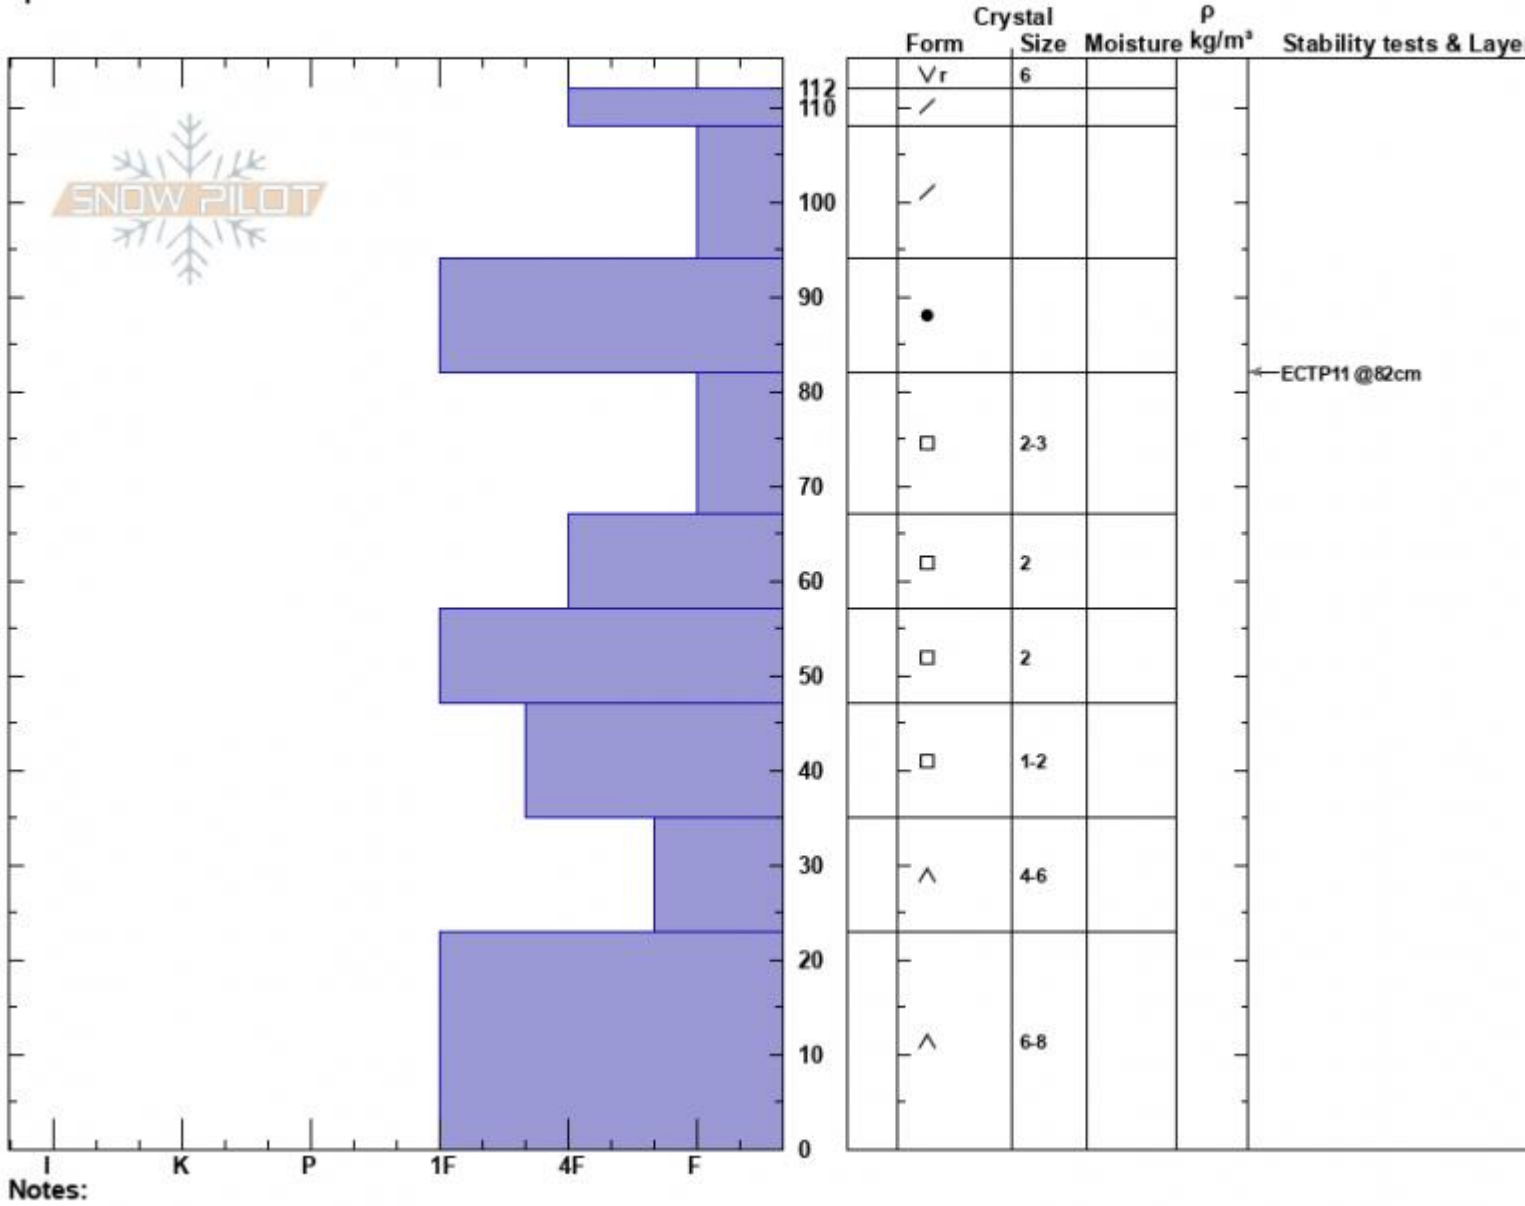

Sunlight Basin
 Madison Range-S
 MT
 Elevation: 9482 ft
 Aspect: 110°
 Specifics:

Haylee Darby
 02/21/2025 - 11:00am
 Co-ord: 44.97509N, -111.31389W
 Slope Angle: 27°
 Wind Loading: no

Stability:
 Air Temperature:
 Sky Cover: CLR
 Precipitation: NO
 Wind: S Light Breeze

HS:112
 PF:90
 Layer Notes:

Advisory Region
 Southern Madison
 Longitude
 -111.27W
 Latitude
 45.06N
 Southern Madison, 2025-02-21