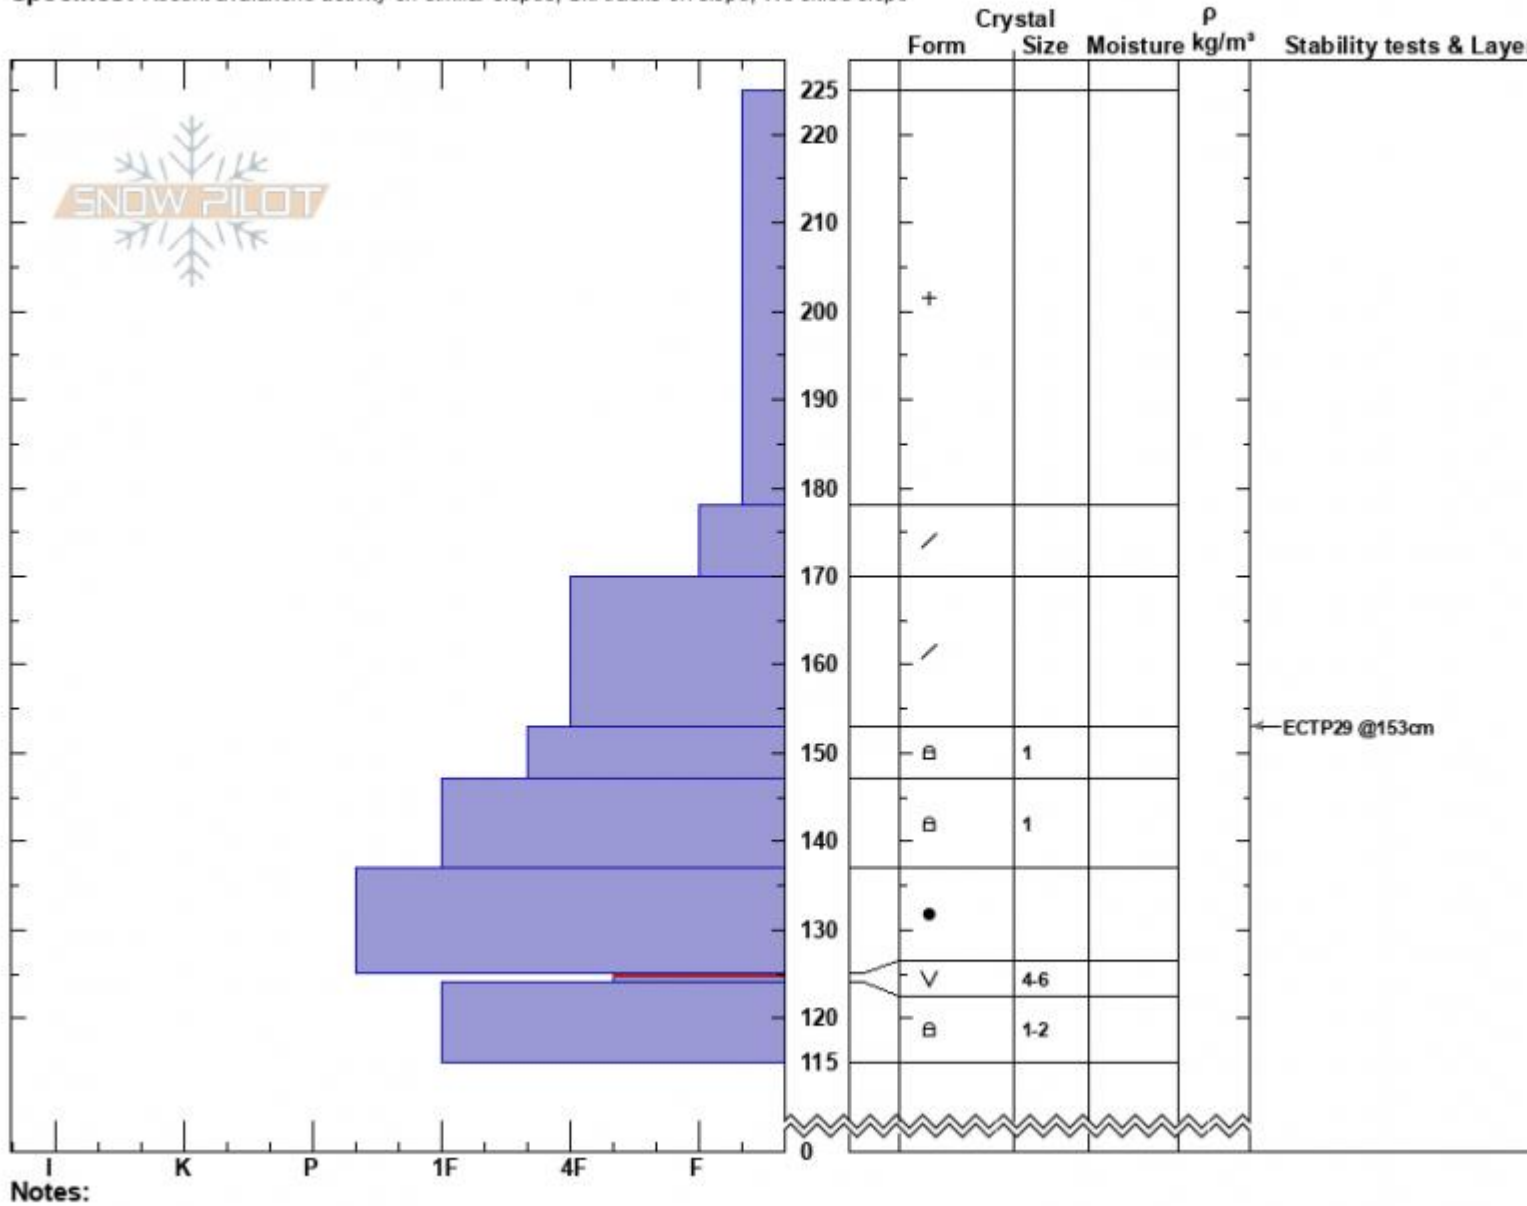

Bear Spankys
 Madison Range-N
 MT
 Elevation: 9150 ft
 Aspect: 80°
Specifics: Recent avalanche activity on similar slopes; Ski tracks on slope; We skied slope

Dave Zinn
 02/16/2025 - 12:30pm
Co-ord: 45.32419N, -111.38117W
Slope Angle: 22°
Wind Loading: no

Stability: Good
Air Temperature:
Sky Cover: OVC
Precipitation: S1
Wind: Calm

HS:225 **Layer Notes:**
PF:75 125-124cm:Problematic layer

Advisory Region
 Northern Madison
 Longitude
 -111.38W
 Latitude
 45.35N
 Northern Madison, 2025-02-16