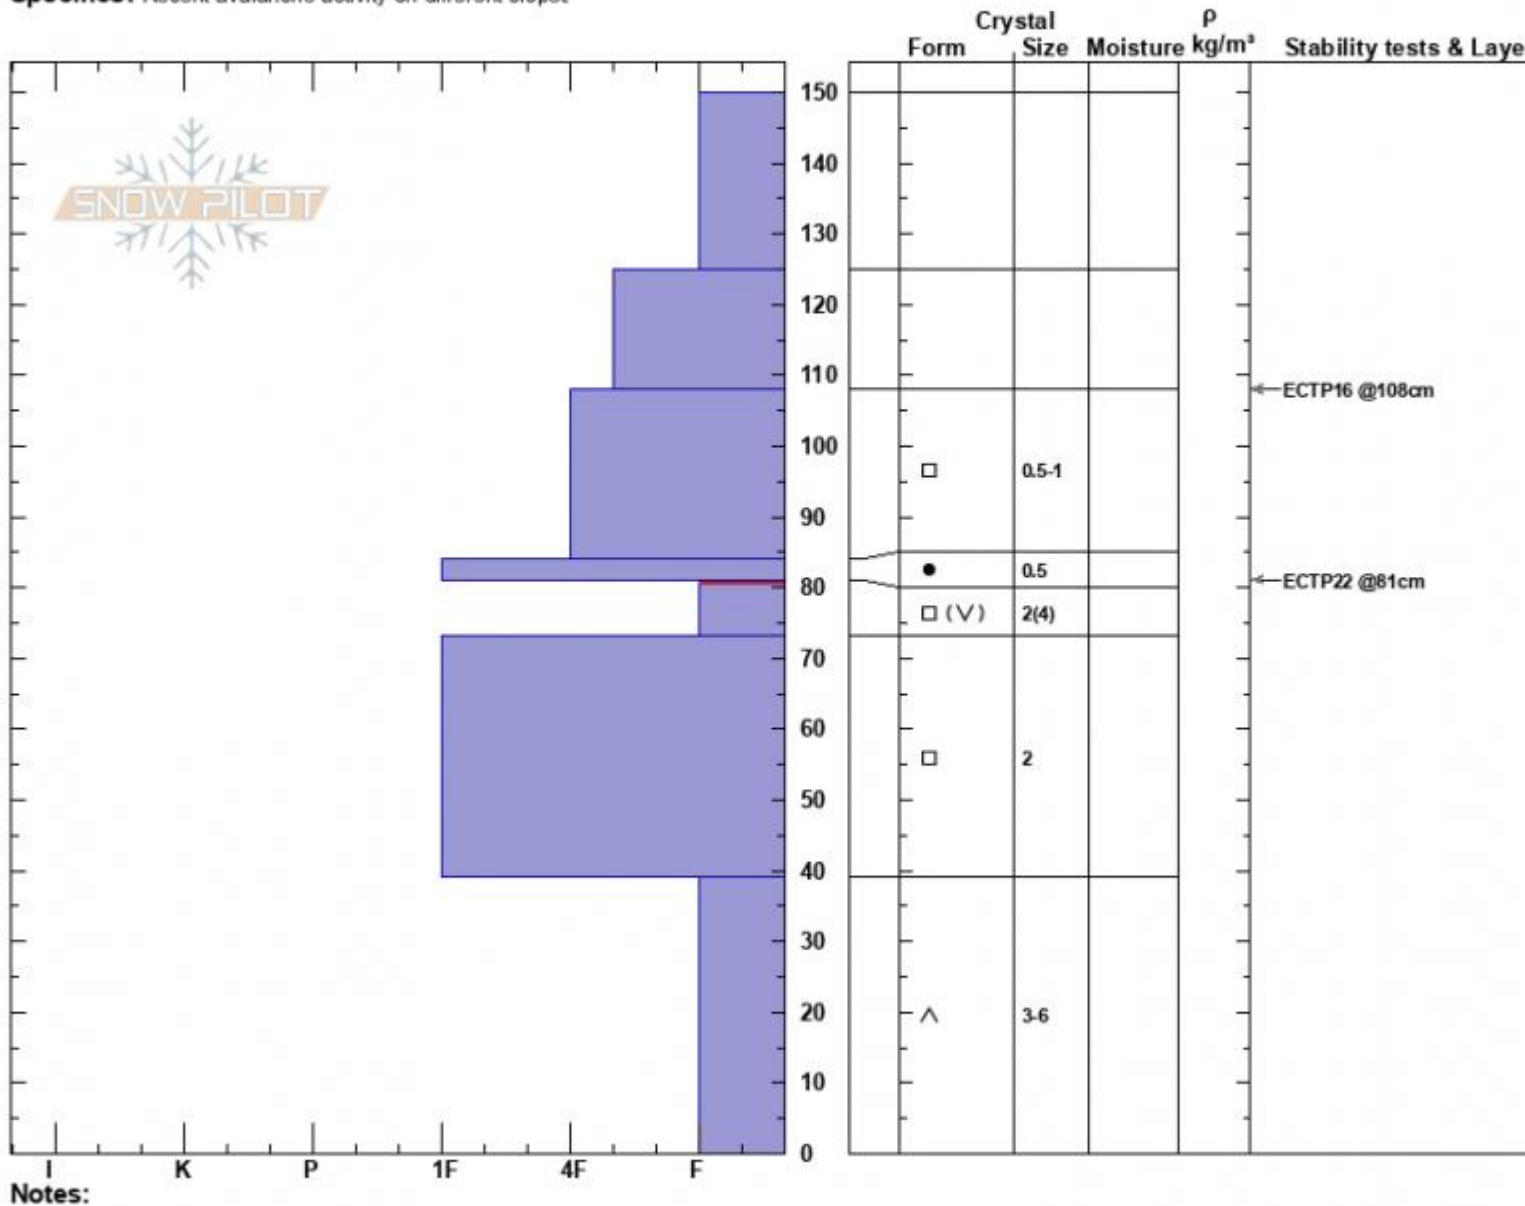

Chabots Corner  
 Lionhead Range  
 MT  
 Elevation: 8610 ft  
 Aspect: 90°  
 Specifics: Recent avalanche activity on different slopes

Dave Zinn  
 02/19/2025 - 10:45am  
 Co-ord: 44.72602N, -111.31548W  
 Slope Angle: 20°  
 Wind Loading: no

Stability: Poor  
 Air Temperature:  
 Sky Cover: OVC  
 Precipitation: S-1  
 Wind: S Light Breeze

HS:150  
 PF:80  
 Layer Notes: 81-73cm:Problematic layer

Advisory Region  
 Lionhead Range  
 Longitude  
 -111.32W  
 Latitude  
 44.73N  
 Lionhead Range, 2025-02-19