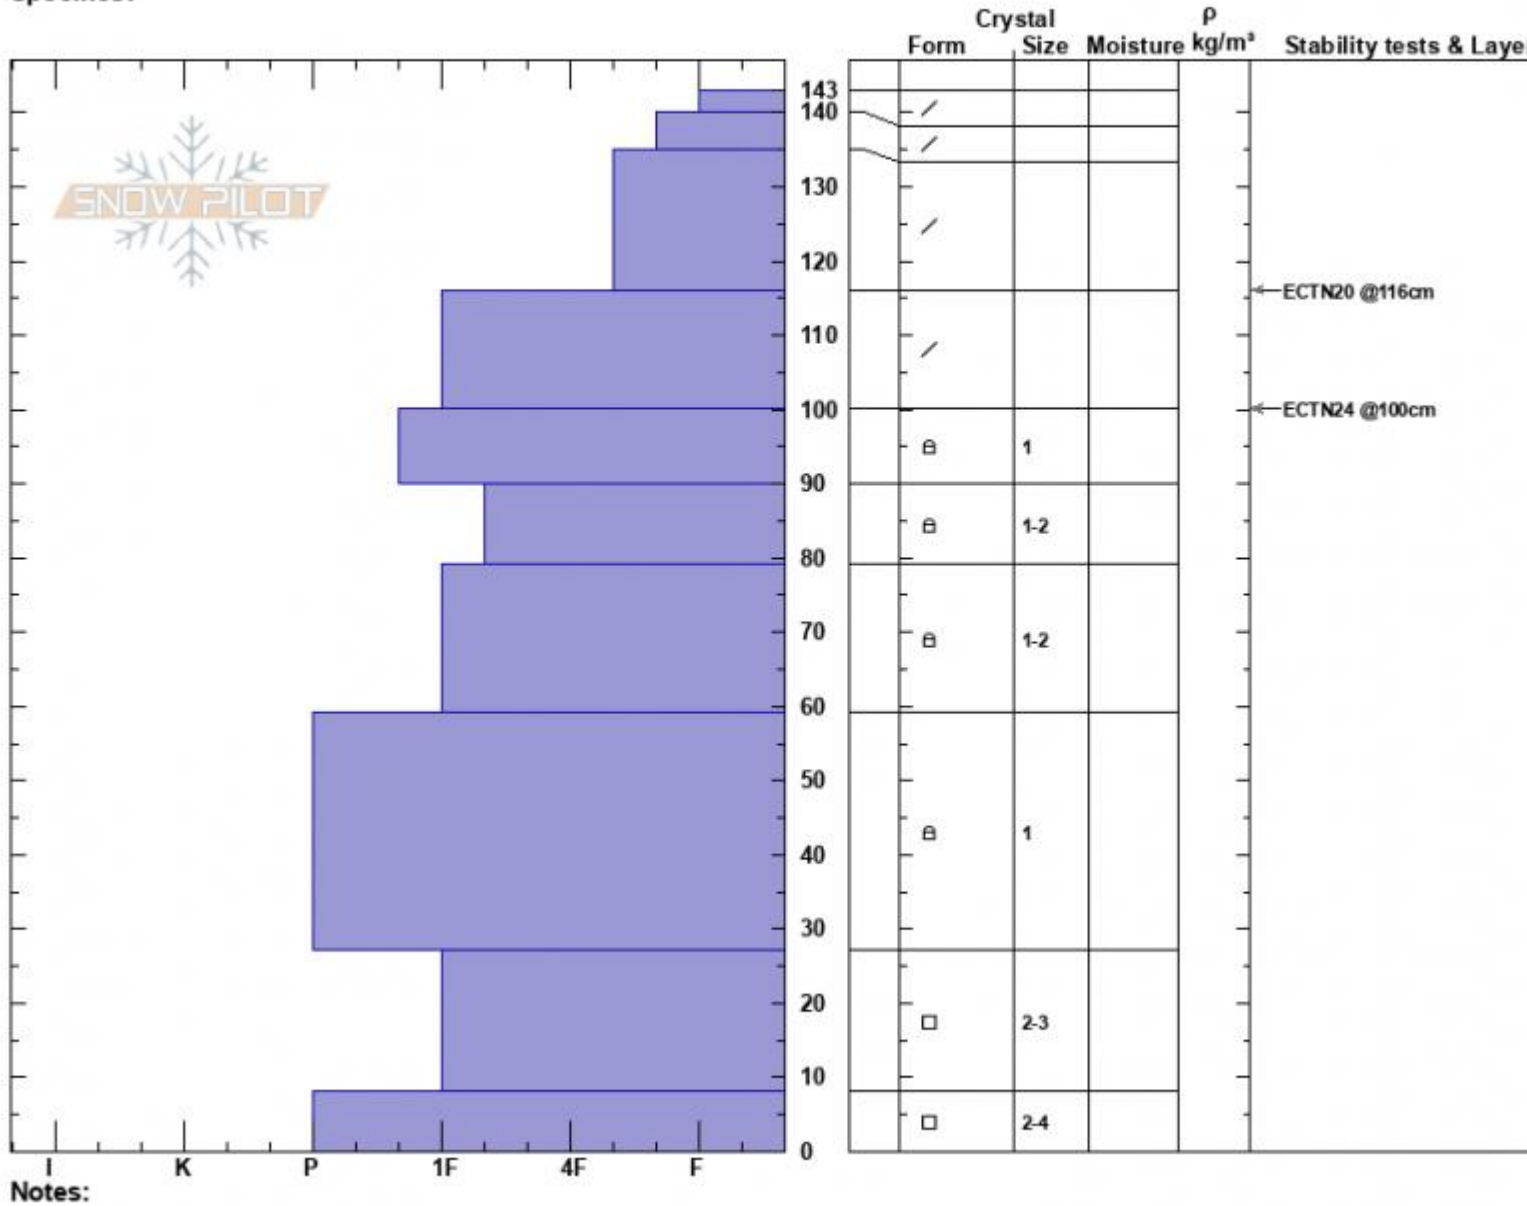

Lower Jones Creek
 Bridger Range
 MT
 Elevation: 7130 ft
 Aspect: 330°
 Specifics:

Haylee Darby
 02/25/2025 - 12:30pm
 Co-ord: 45.82513N, -110.94132W
 Slope Angle: 33°
 Wind Loading: no

Stability:
 Air Temperature:
 Sky Cover: OVC
 Precipitation: NO
 Wind: W Calm

HS:143
 PF:45
 Layer Notes:

Advisory Region
 Bridger Range
 Longitude
 -110.95W
 Latitude
 45.85N
 Bridger Range, 2025-02-25