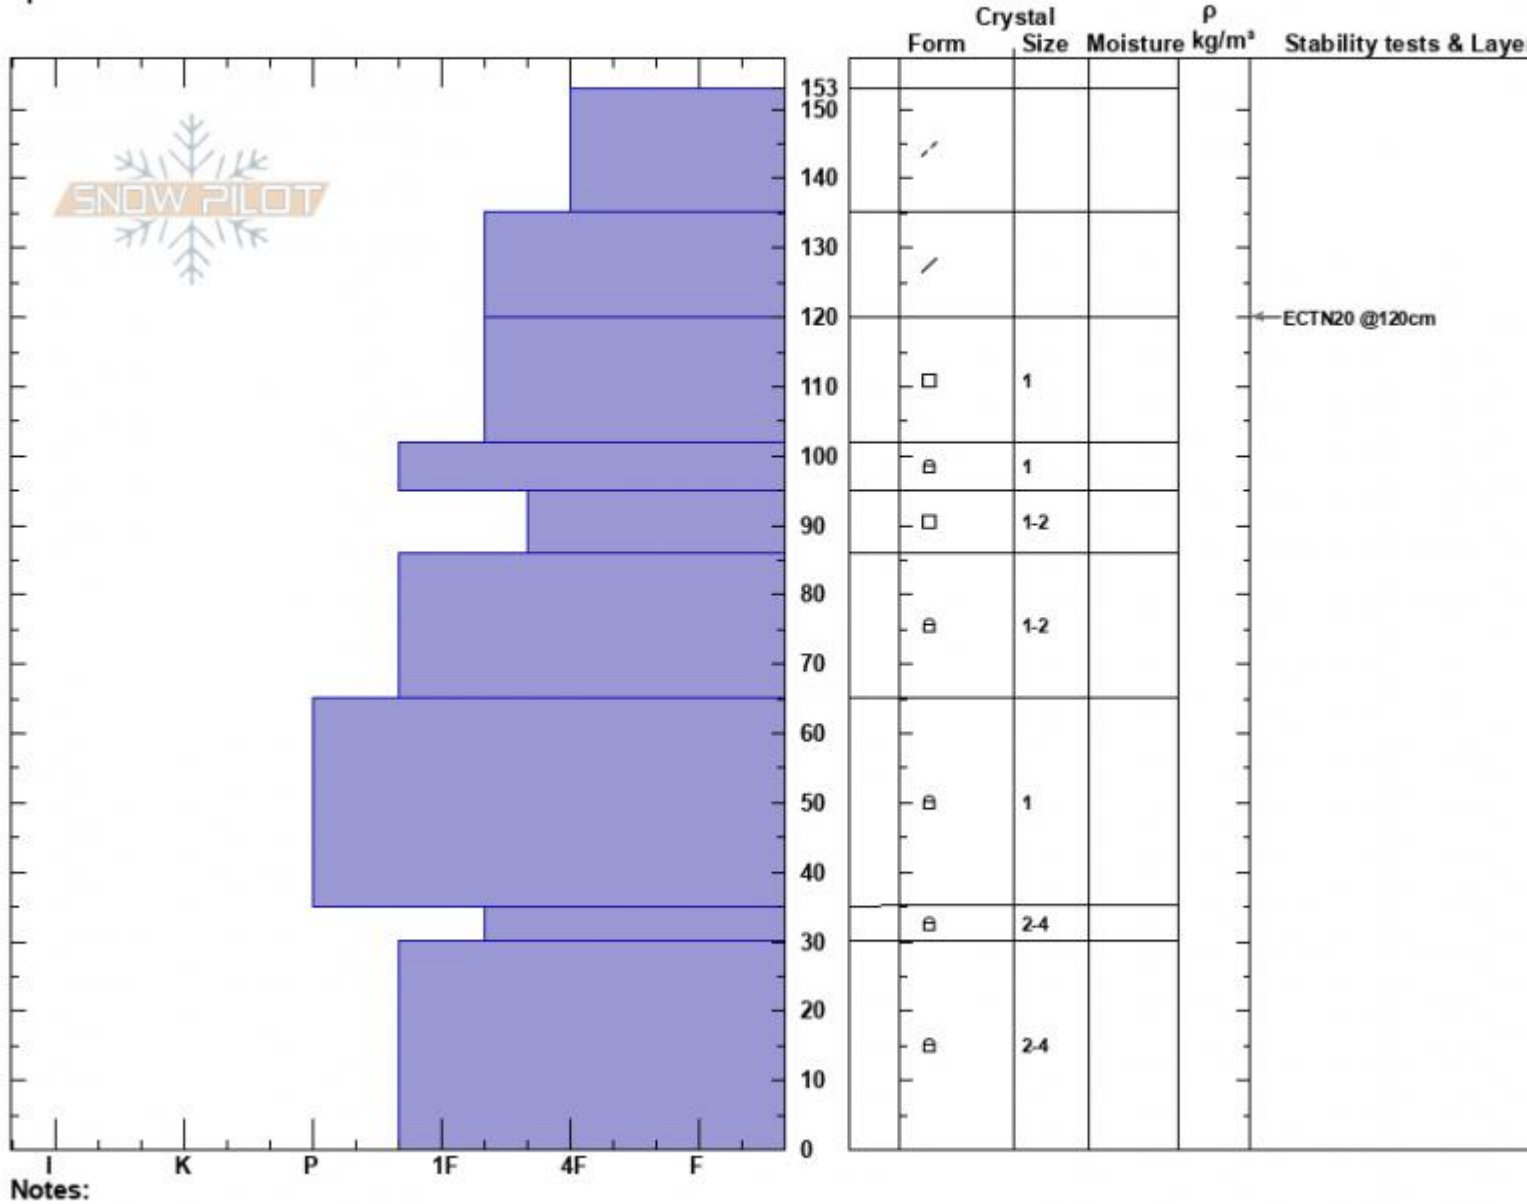

Jones Creek Rib
 Bridger Range
 MT
 Elevation: 8432 ft
 Aspect: 247°
 Specifics:

Haylee Darby
 02/25/2025 - 11:50pm
 Co-ord: 45.82384N, -110.93298W
 Slope Angle: 27°
 Wind Loading:

Stability:
 Air Temperature:
 Sky Cover: BKN
 Precipitation: NO
 Wind: W Moderate

HS:153 Layer Notes:

Advisory Region
 Bridger Range
 Longitude
 -110.95W
 Latitude
 45.85N
 Bridger Range, 2025-02-25