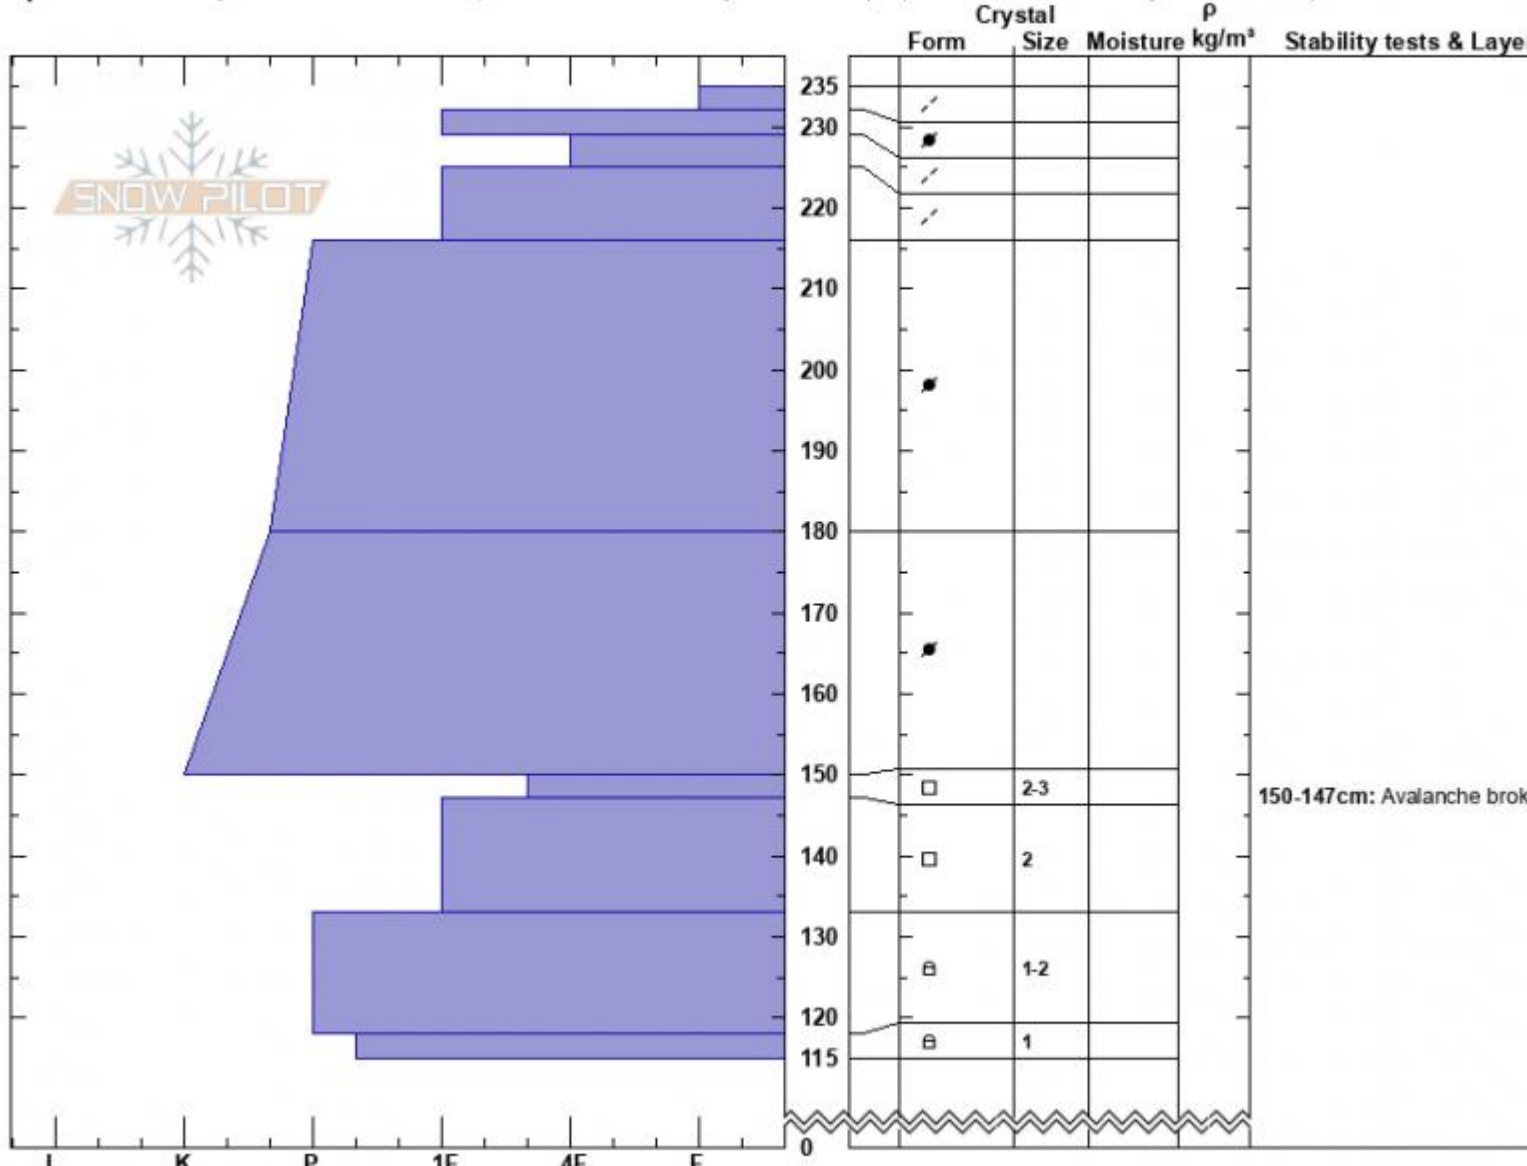

TargheeCreek AMu-R4-D3 Alex Mariantal  
 Lionhead Range 02/28/2025 - 3:20pm  
 MT Co-ord: 44.74083N, -111.37639W  
 Elevation: 9250 ft Slope Angle: 20°  
 Aspect: 5° Wind Loading: yes  
 Specifics: Pit is adjacent to avalanche: crown; Recent avalanche activity on similar slopes; Recent avalanche activity on different slopes

Stability: Poor  
 Air Temperature:  
 Sky Cover: FEW  
 Precipitation: NO  
 Wind: SW Light Breeze

HS:235 Layer Notes:  
 150-147cm: Avalanche broke her  
 150-147cm: Problematic layer

Notes: HS-AMu-R4-D3-O

We saw this avalanche crown at 2:30 pm on a slope that had not slid when we rode by it two hours earlier. Additional Pit Specifics: Snowmobile tracks

Advisory Region  
 Lionhead Range  
 Longitude  
 -111.37W  
 Latitude  
 44.74N

Avalanche Details: [Snowmobile triggered 3-5' deep hard slab at Lionhead](#)  
 Lionhead Range, 2025-02-28