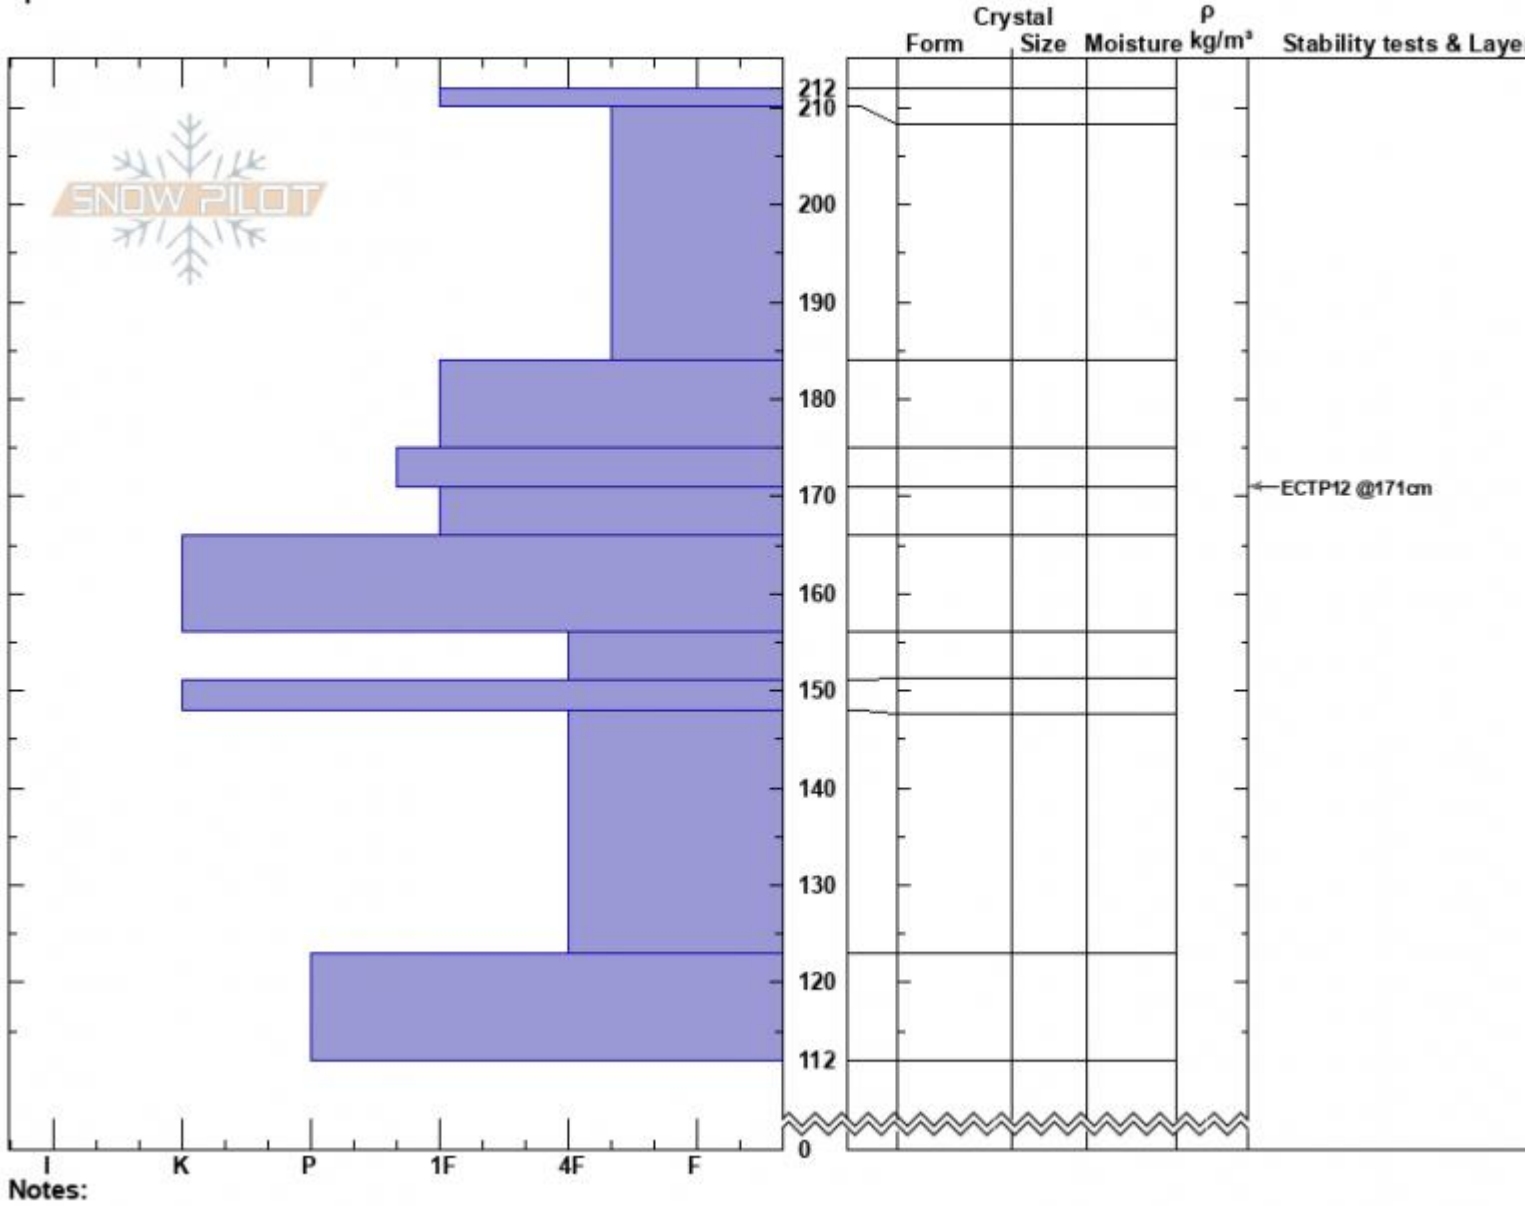

The Throne
Bridger Range
MT
Elevation: 8360 ft
Aspect: 190°
Specifics:

Haylee Darby
03/18/2025 - 11:00am
Co-ord: 45.88202N, -110.95239W
Slope Angle: 27°
Wind Loading: yes

Stability:
Air Temperature:
Sky Cover: OVC
Precipitation: NO
Wind: N Moderate

HS:212
PF:45
PS:15
Layer Notes:

Notes:
Advisory Region
Bridger Range
Longitude
-110.95W
Latitude
45.88N
Bridger Range, 2025-03-18