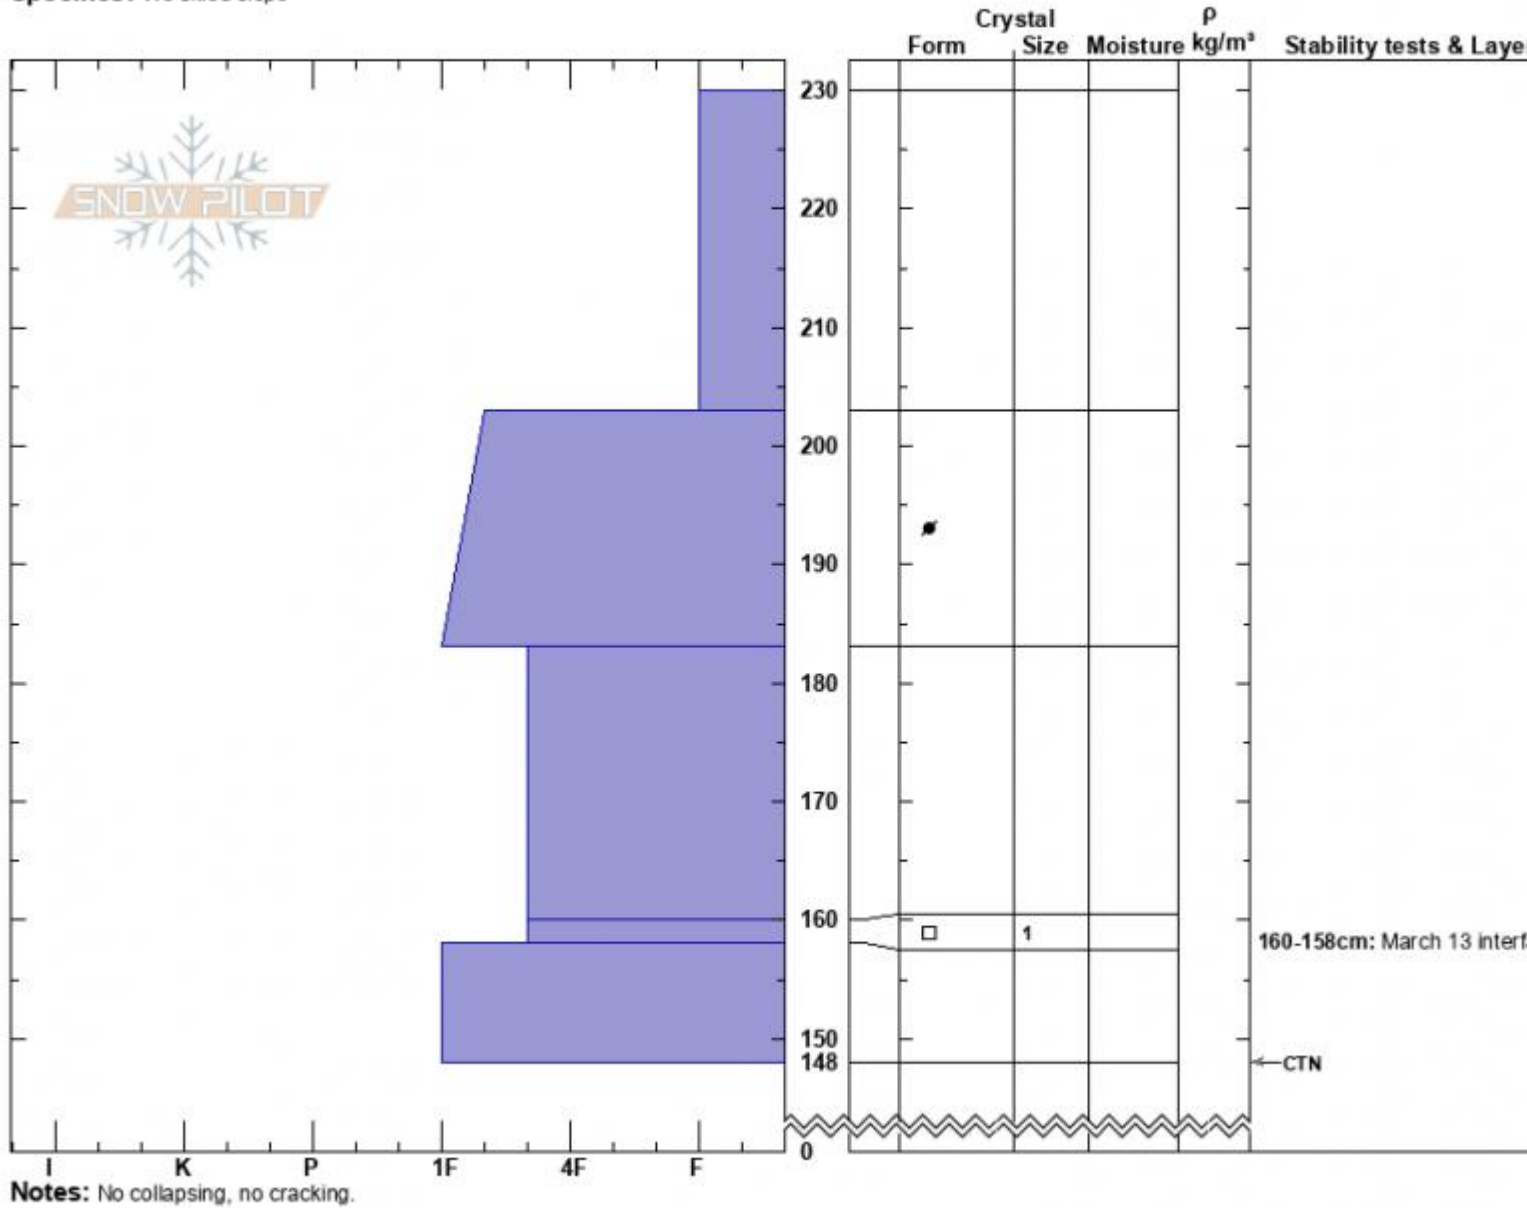

south of Cooke City  
 Absaroka Range  
 MT  
 Elevation: 9500 ft  
 Aspect: 67°  
 Specifics: We skied slope

Beau Fredlund  
 03/19/2025 - 11:00am  
 Co-ord: 44.99783N, -109.95031E  
 Slope Angle: 27°  
 Wind Loading:

Stability:  
 Air Temperature:  
 Sky Cover: BKN  
 Precipitation:  
 Wind:

HS:230 **Layer Notes:**  
 160-158cm: March 13 interface  
 160-158cm: Problematic layer

The snow surface was becoming damp on solar aspects when we skied back to Cooke City around noon.

Advisory Region  
 Cooke City  
 Longitude  
 -109.94W

Latitude

45.02N

Cooke City, 2025-03-19