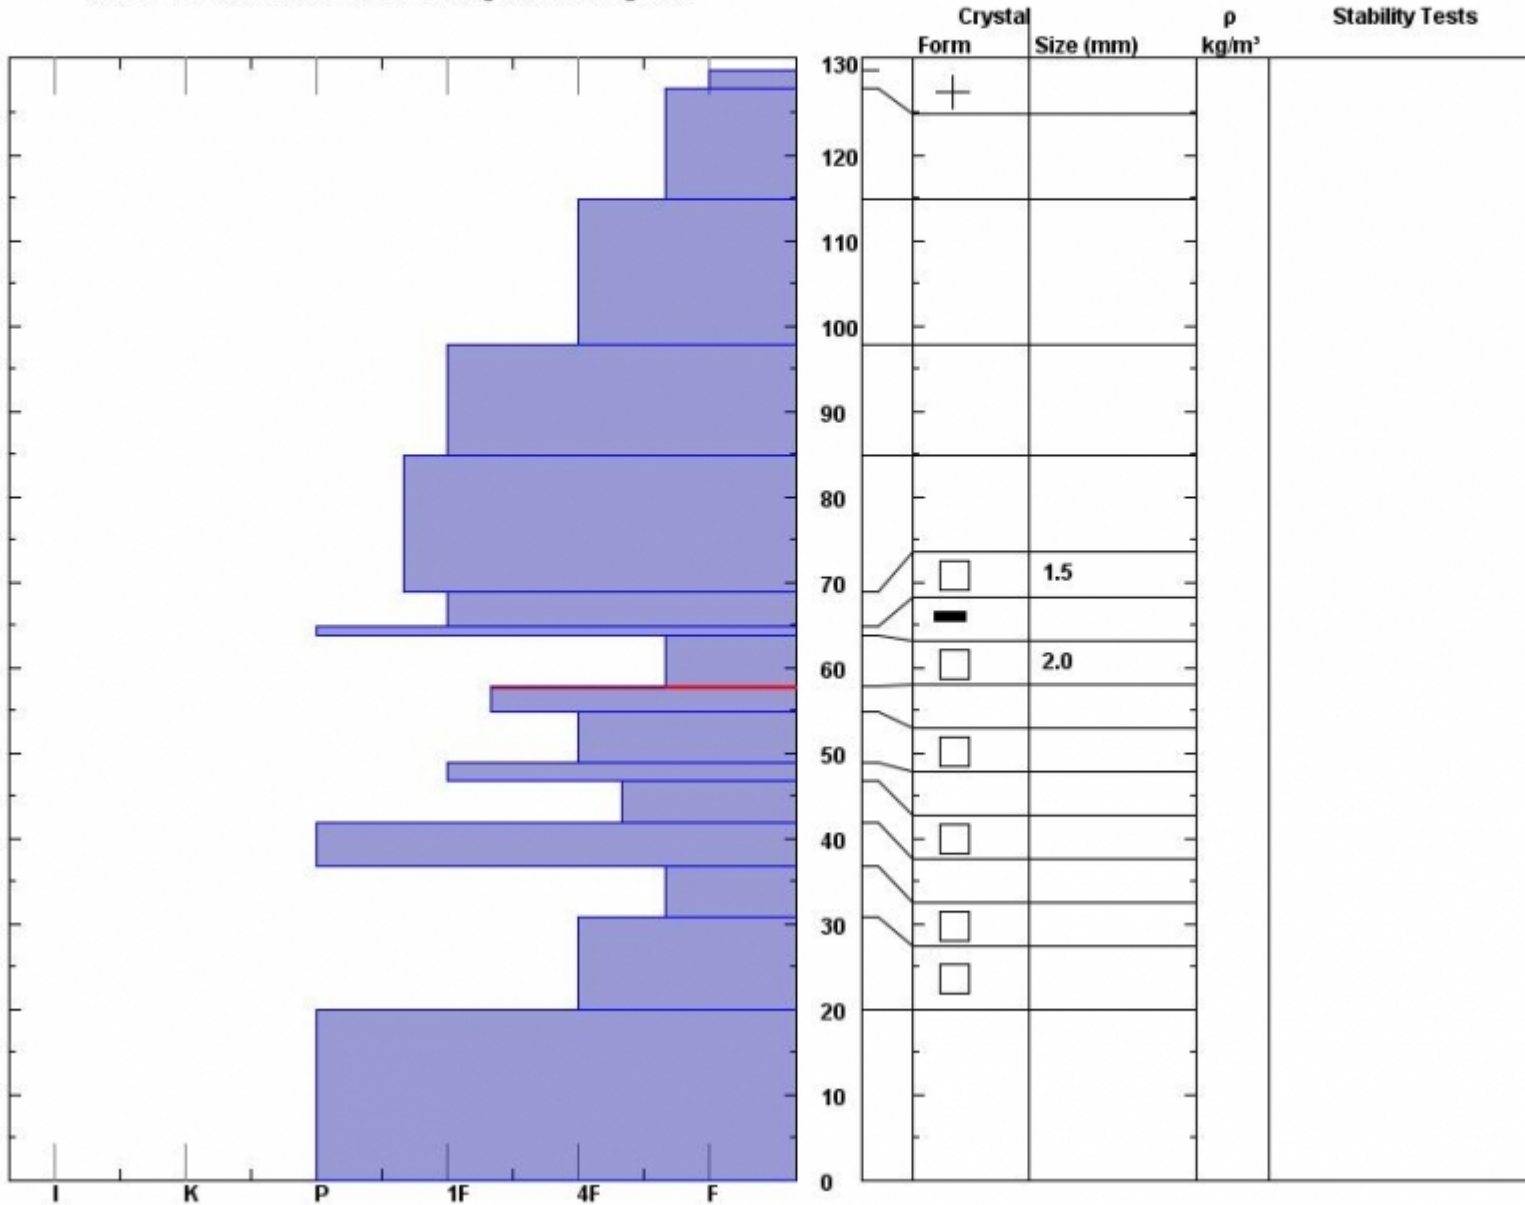

Snow Pit Profile  
**Scotch Bonnet Fatality**  
**Beartooths, MT**  
 Elevation (ft) **10054**  
 Aspect: **190**  
 Specifics: **Avalanche Pit: crown;**

Observer: **Doug Chabot**  
**Mon Jan 04 09:15:00 MST 2010**  
 Co-ord: **109.94463 W 45.07115 N**  
 Slope: **35**  
 Wind loading: **no**

Stability on similar slopes: **Poor**  
 Air Temperature: **C**  
 Sky Cover: **sky 4/8 to 8/8 covered**  
 Precipitation: **None**  
 Wind: **W Light Breeze**

Stability Test Notes:

Layer no  
**64-65: c**  
**58-64: F**  
**55-58: c**  
**47-49: c**  
**0-20: ic**

Notes: **Mark Staples and I dug this in the crown of an avalanche that killed a snowmobiler on 3 Jan 2010. The slide was 100 feet wide and ran 500 fet vertical. The runout angle was 30 degrees.**

Advisory Region  
 Cooke City  
 Cooke City, 2010-01-05