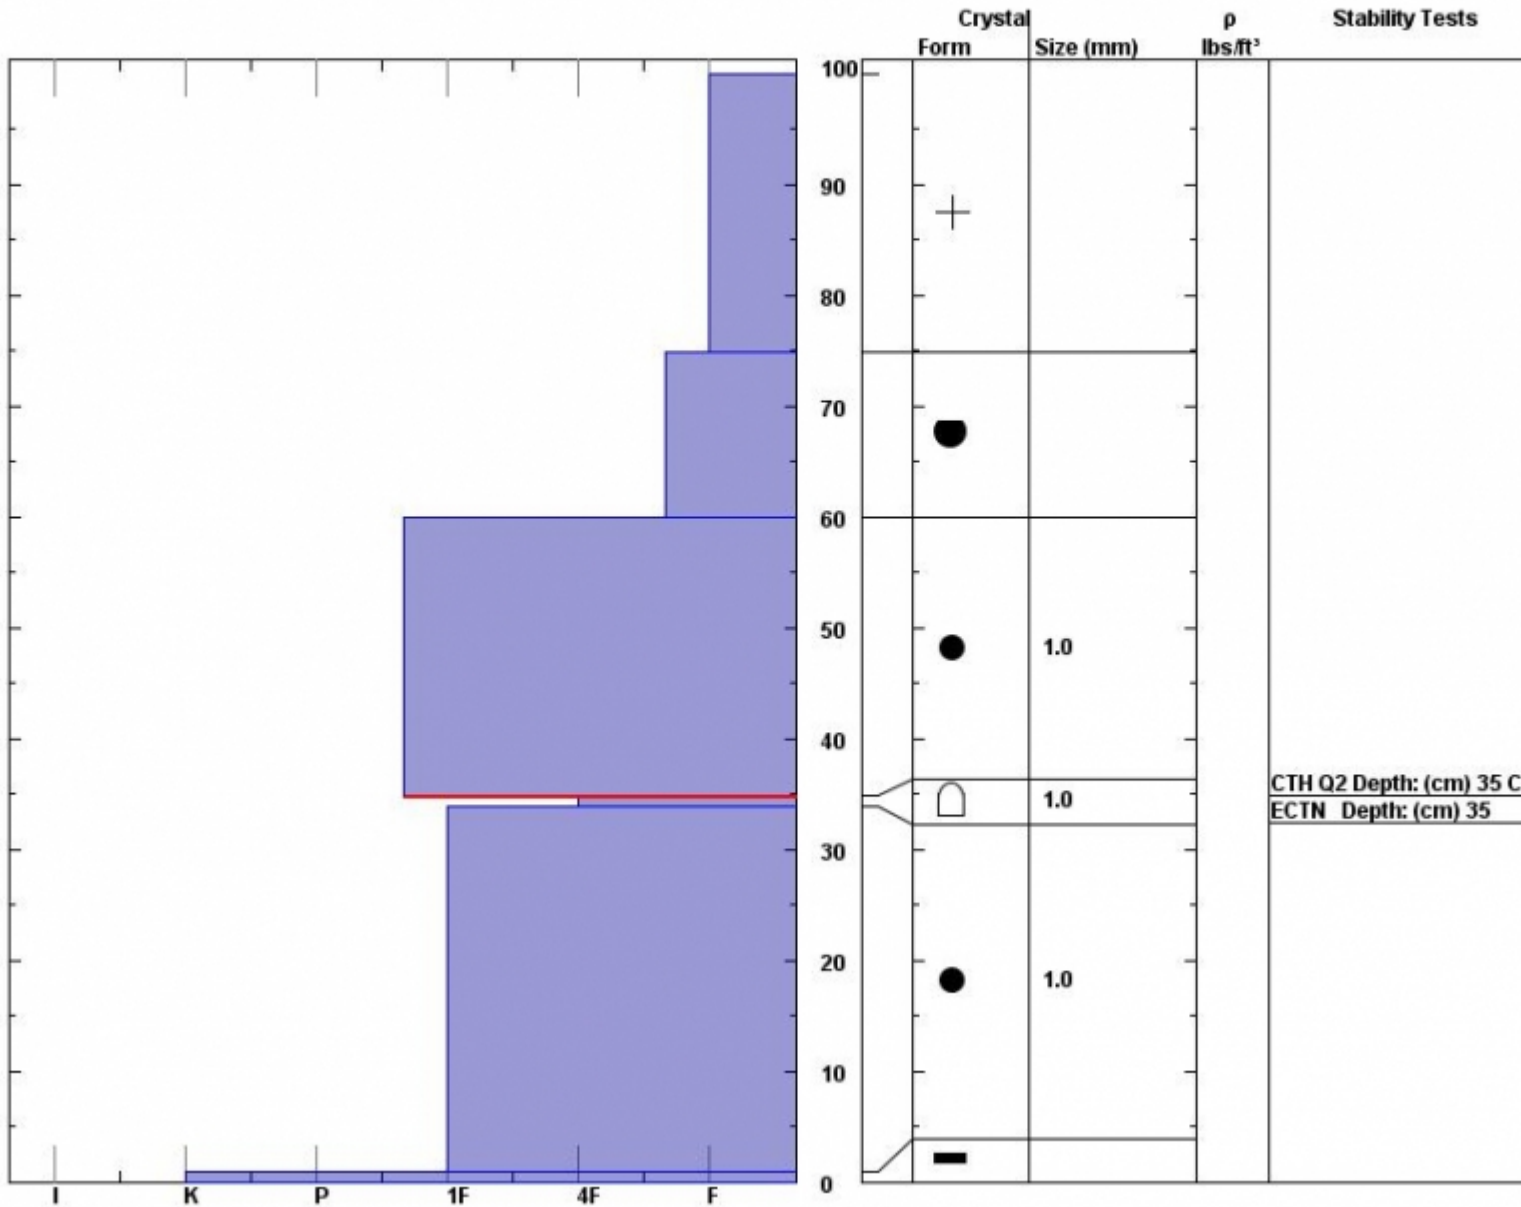

Snow Pit Profile  
**South Flathead Pass-Bridger, MT**  
 Elevation (ft) **8360**  
 Aspect:  
 Specifics: **Ski tracks on slope.**  
 Notes:

Observer: **Marcie Hahn-Knoff**  
**Sun Nov 21 12:30:00 MST 2010**  
 Co-ord: **W N**  
 Slope: **31**  
 Wind loading: **previous**

Stability on similar slopes: **Good**  
 Air Temperature: **14 F**  
 Sky Cover: **Clear**  
 Precipitation: **None**  
 Wind: **W Calm**

Stability Test Notes:  
**35: On facets**  
 Layer n  
**34-35: F**