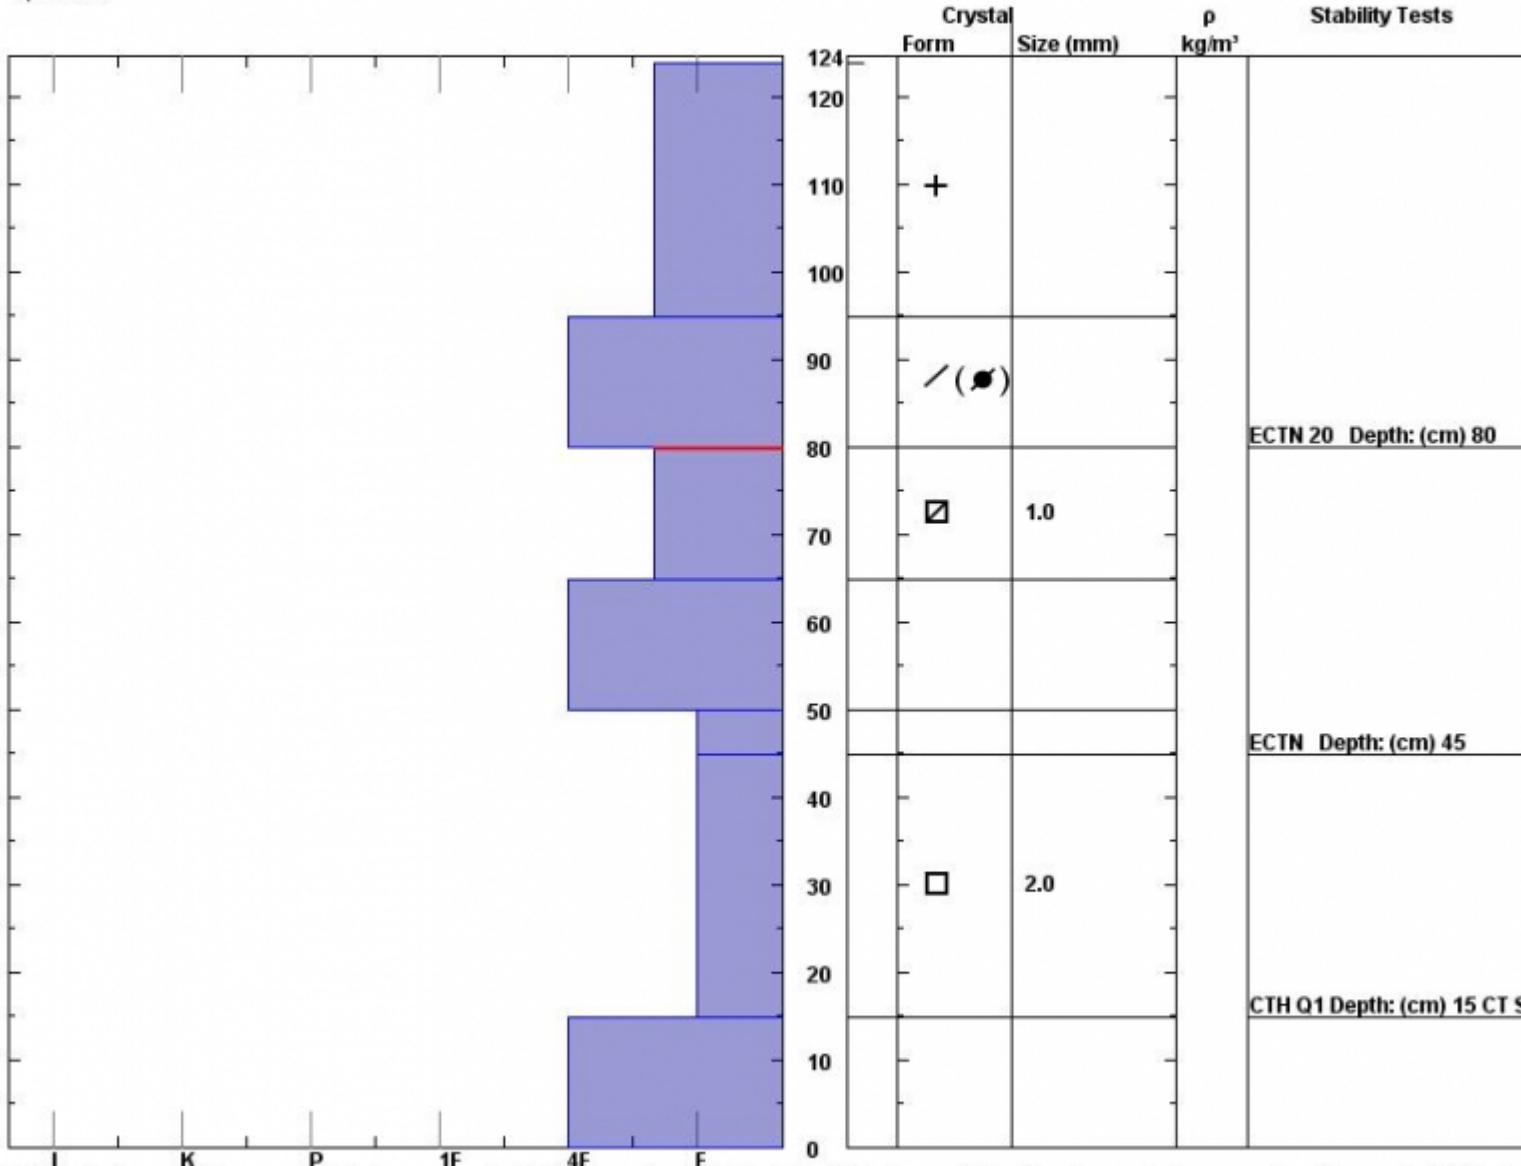

Snow Pit Profile
Yellow Mtn
Madison, MT
 Elevation (ft) **9280**
 Aspect: **60**
 Specifics:

Observer: **Mark Staples**
Thu Jan 26 12:30:00 MST 2012
 Co-ord: **45.29873 N 111.31958 W**
 Slope: **29**
 Wind loading: **no**

Stability on similar slopes: **Fair**
 Air Temperature: **C**
 Sky Cover: **Clear**
 Precipitation:
 Wind:

Stability Test Notes:
 Layer note:
65-80: Pro

Notes: Boot pen. to the ground. Weak snowpack, but lacking structure? load? both? to be unstable. Nearby on similar aspect we triggered a thick wind
 facets over rocks.