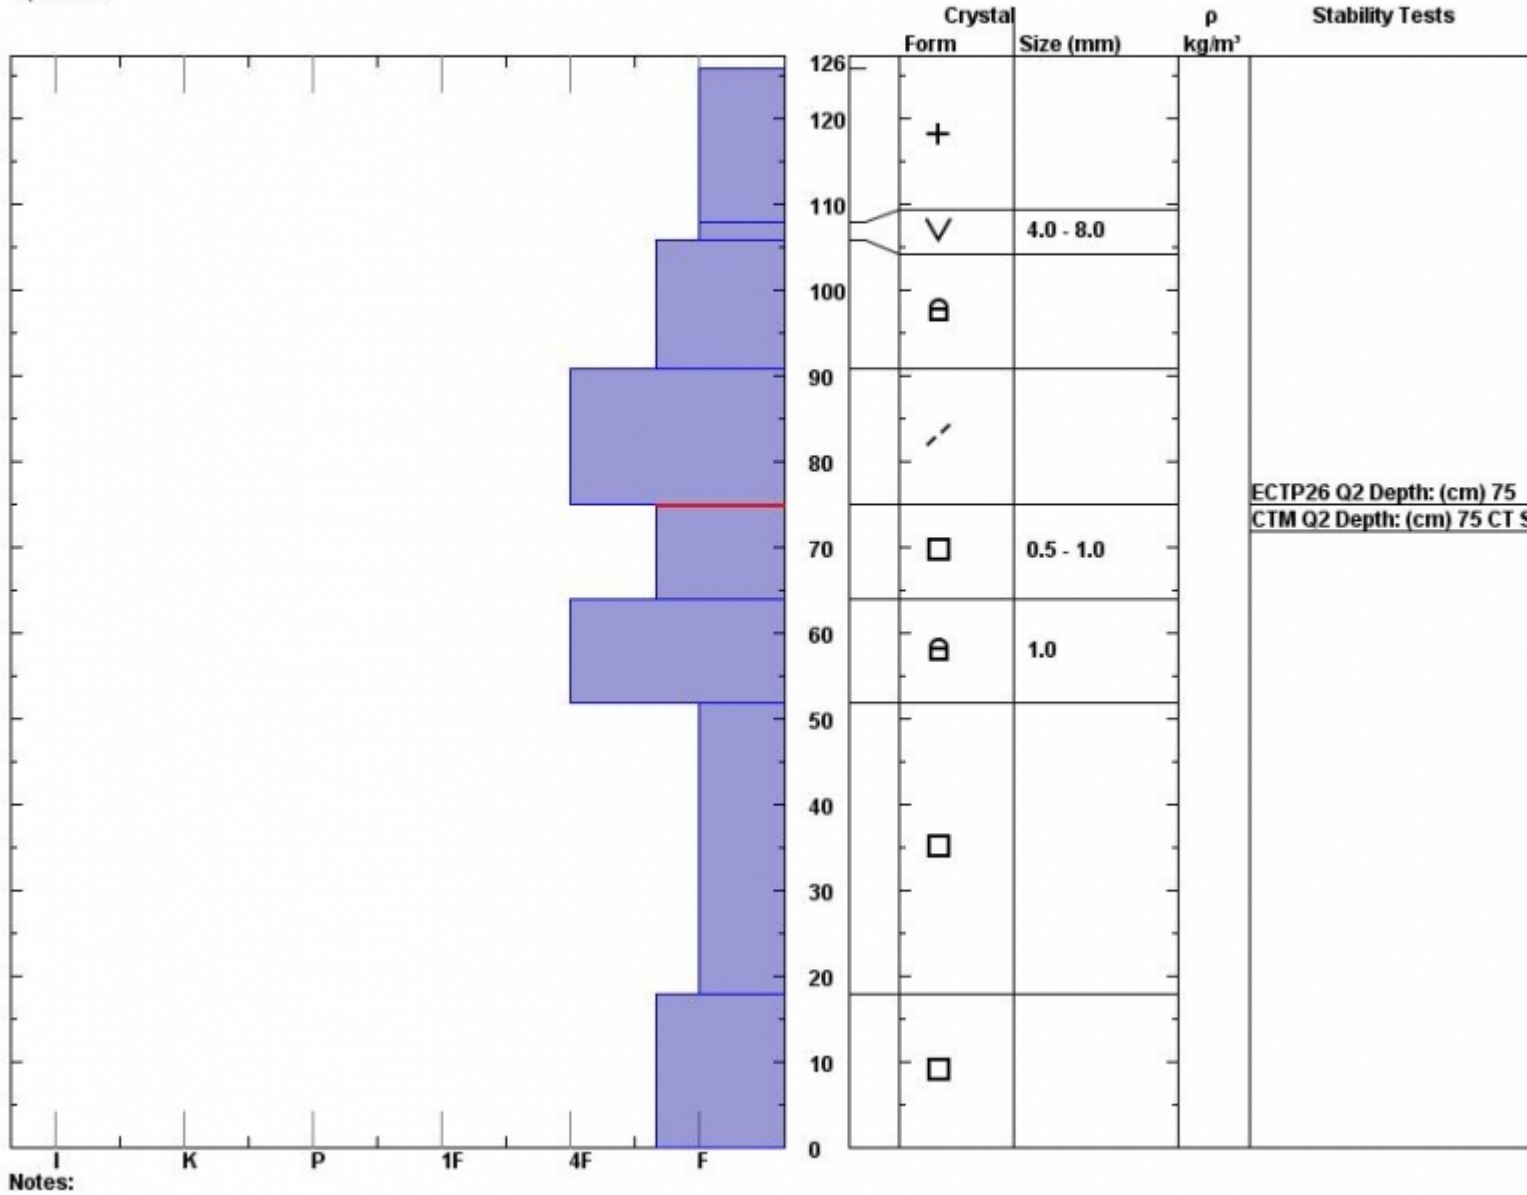

Snow Pit Profile  
**Bacon Rind**  
**Southern Madison, MT**  
 Elevation (ft) **8843**  
 Aspect: **50**  
 Specifics:

Observer: **Doug Chabot**  
**Fri Feb 17 14:00:00 MST 2012**  
 Co-ord: **44.95944 N 111.09962 W**  
 Slope: **20**  
 Wind loading: **no**

Stability on similar slopes: **Good**  
 Air Temperature: **C**  
 Sky Cover: **Clear**  
 Precipitation:  
 Wind: **Calm**

**PS10 HS126**  
 Stability Test Notes:

Layer notes  
**64-75: Pro**

Advisory Region  
 Southern Madison