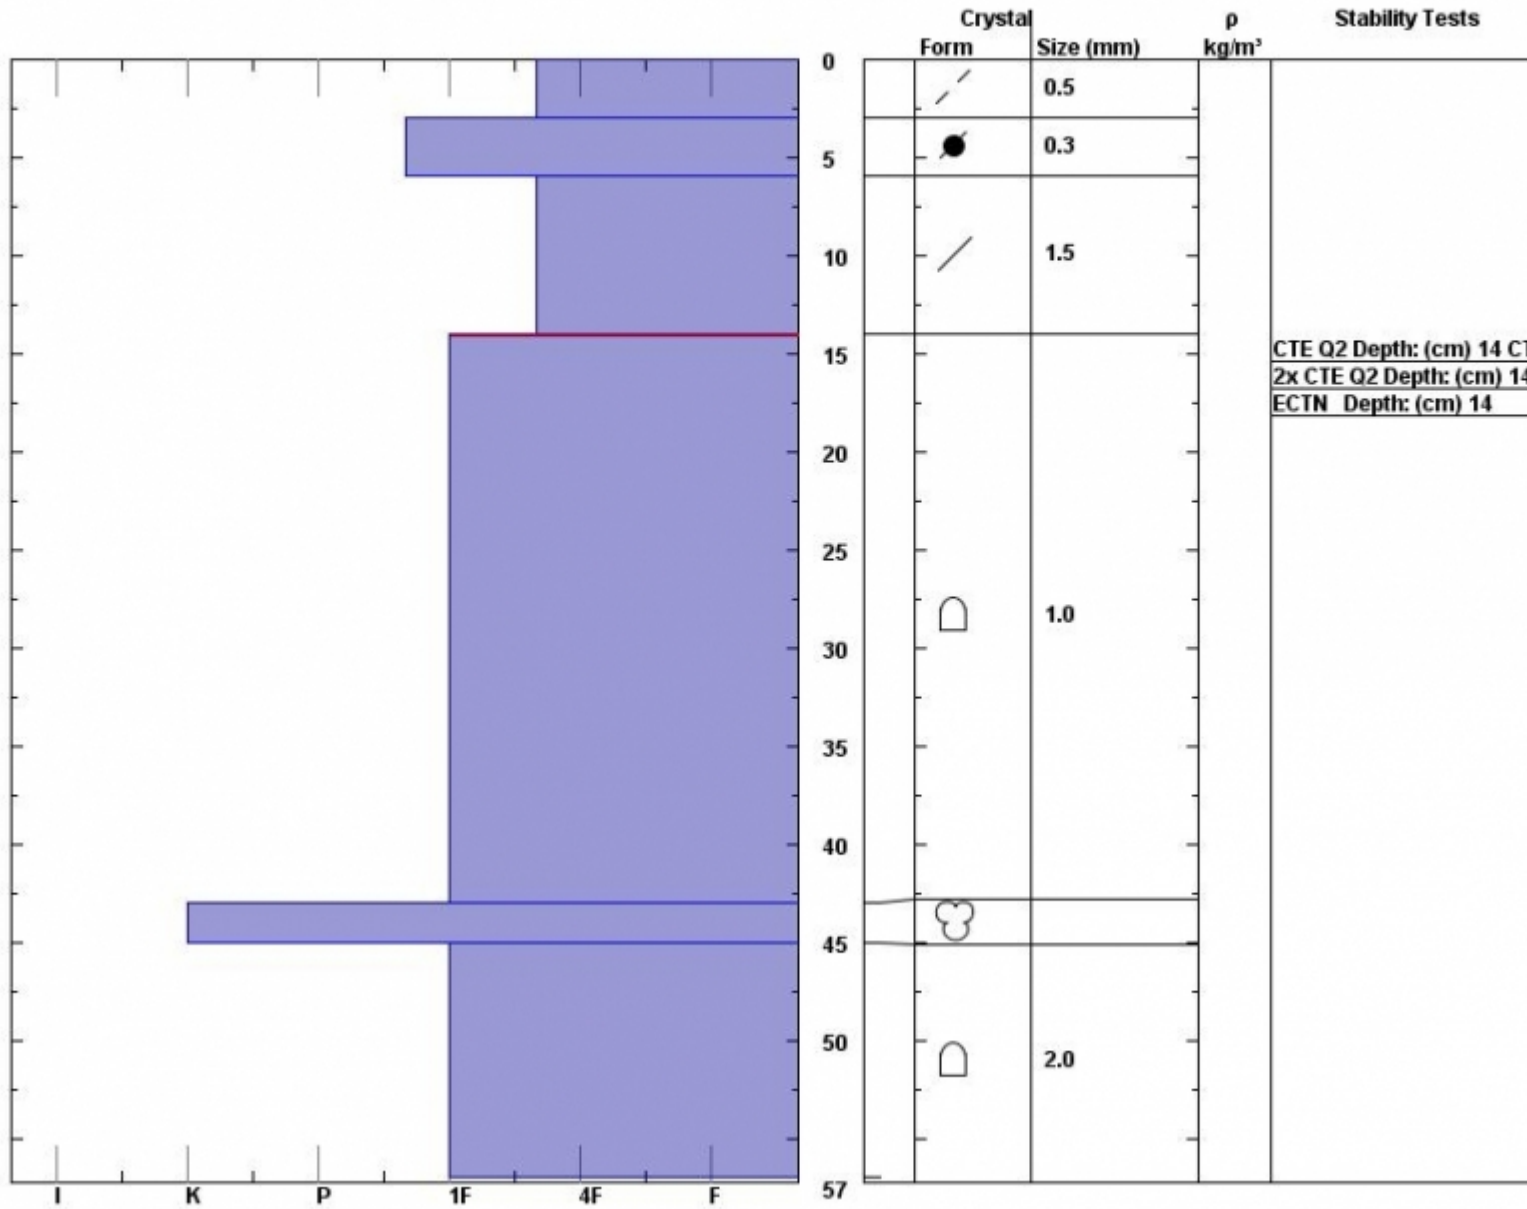

Snow Pit Profile  
**Treeline Areas**  
**Northern Madison, MT**  
 Elevation (m) **3000**  
 Aspect: **0**

Observer: **Moonlight Basin**  
**Mon Nov 19 11:07:36 MST 2012**  
 Co-ord: **W N**  
 Slope: **30**  
 Wind loading: **previous**

Stability on similar slopes: **Fair**  
 Air Temperature: **-2 C**  
 Sky Cover: **Clear**  
 Precipitation: **None**  
 Wind: **SW Light Breeze**

Stability Test Notes:

Layer n  
**6-14: P**  
**43-45: C**  
**45-57: M**

Specifics: **Ski Area Pit; BC Pit;**

Notes: **Summary profile of five separate profiles at various locations.**

Advisory Region  
 Northern Madison

**Forecast link:** [GNFAC Avalanche Forecast for Thu Nov 22, 2012](#)  
 Northern Madison, 2012-11-22