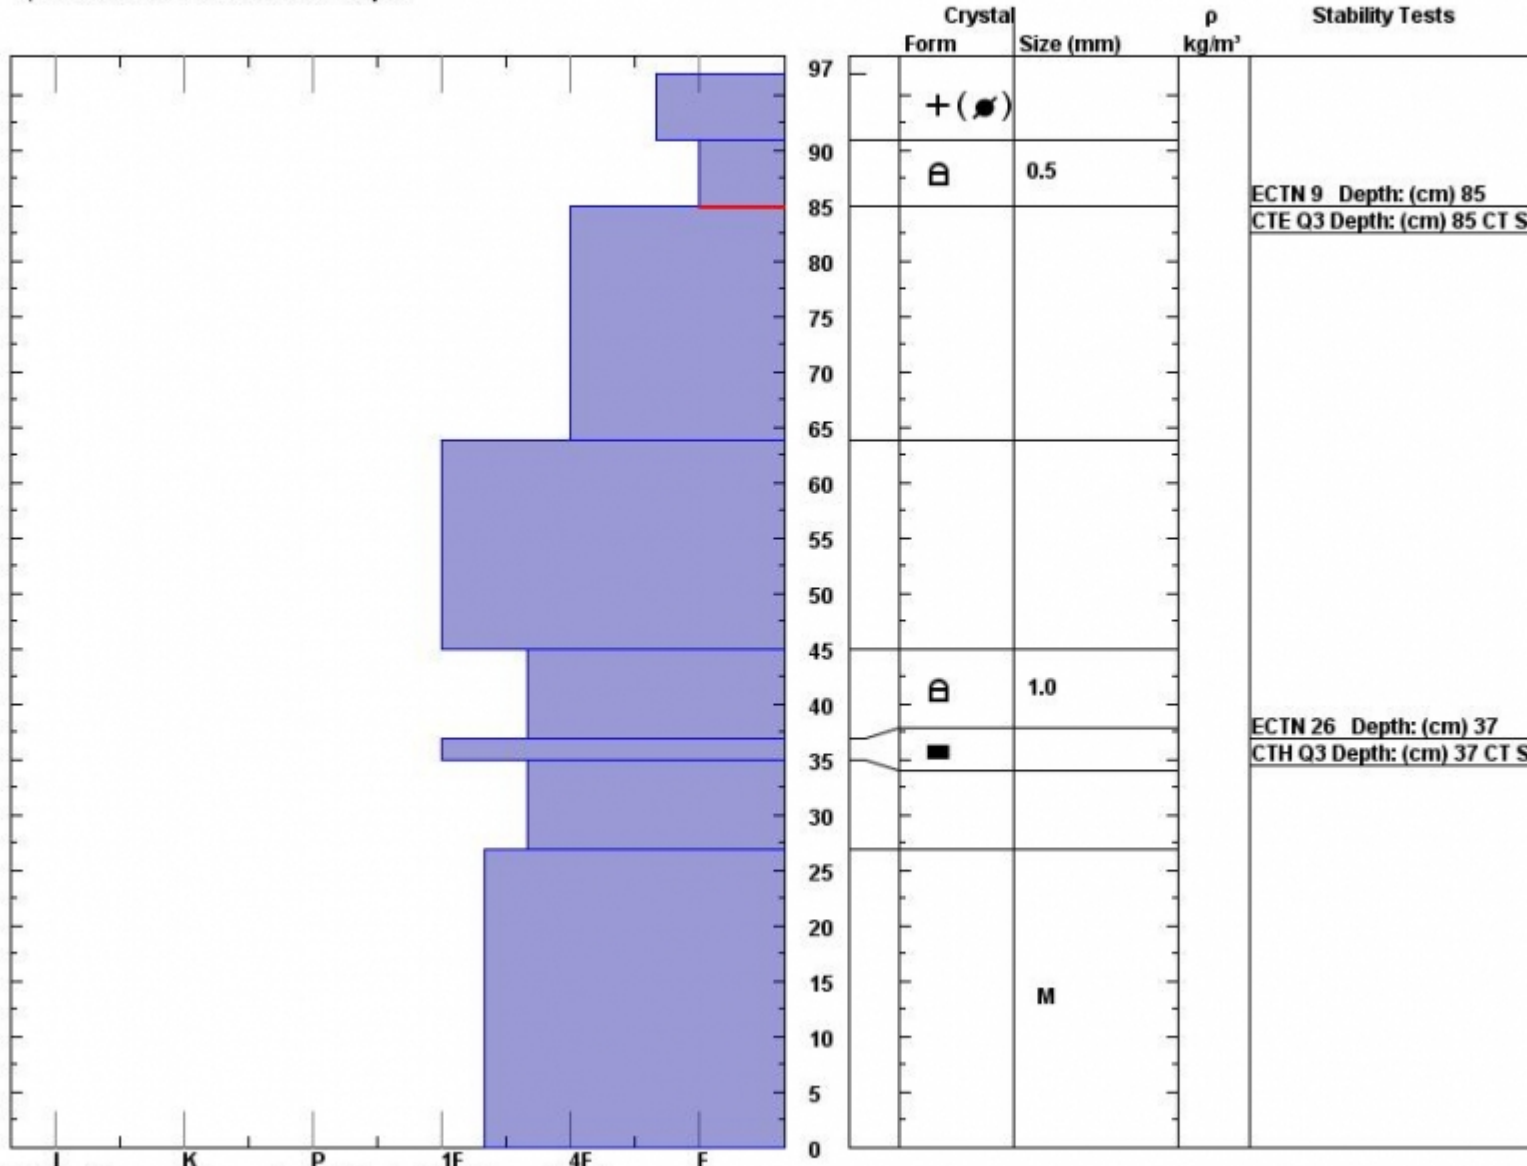

Snow Pit Profile

Observer: **Mark Staples**

Stability on similar slopes: **Very Good**

Stability Test Notes:

Layer notes

Fri Nov 30 01:45:00 MST 2012

Air Temperature: **C**

37: very dirty shear

85-91: Pro

Beartooth, MT

Co-ord: **45.06775 N 109.95078 W**

Sky Cover: **sky 8/8 covered**

Elevation (ft) **9450**

Slope: **26**

Precipitation: **Snow < 0.5 cm/hr**

Aspect: **82**

Wind loading: **no**

Wind:

Specifics: **Snowmobile tracks on slope.**

Notes: This snowpit was dug in "Wades World" near Lulu Pass.

Advisory Region
Cooke City

Forecast link: [GNFAC Avalanche Advisory for Sat Dec 1, 2012](#)
Cooke City, 2012-11-30