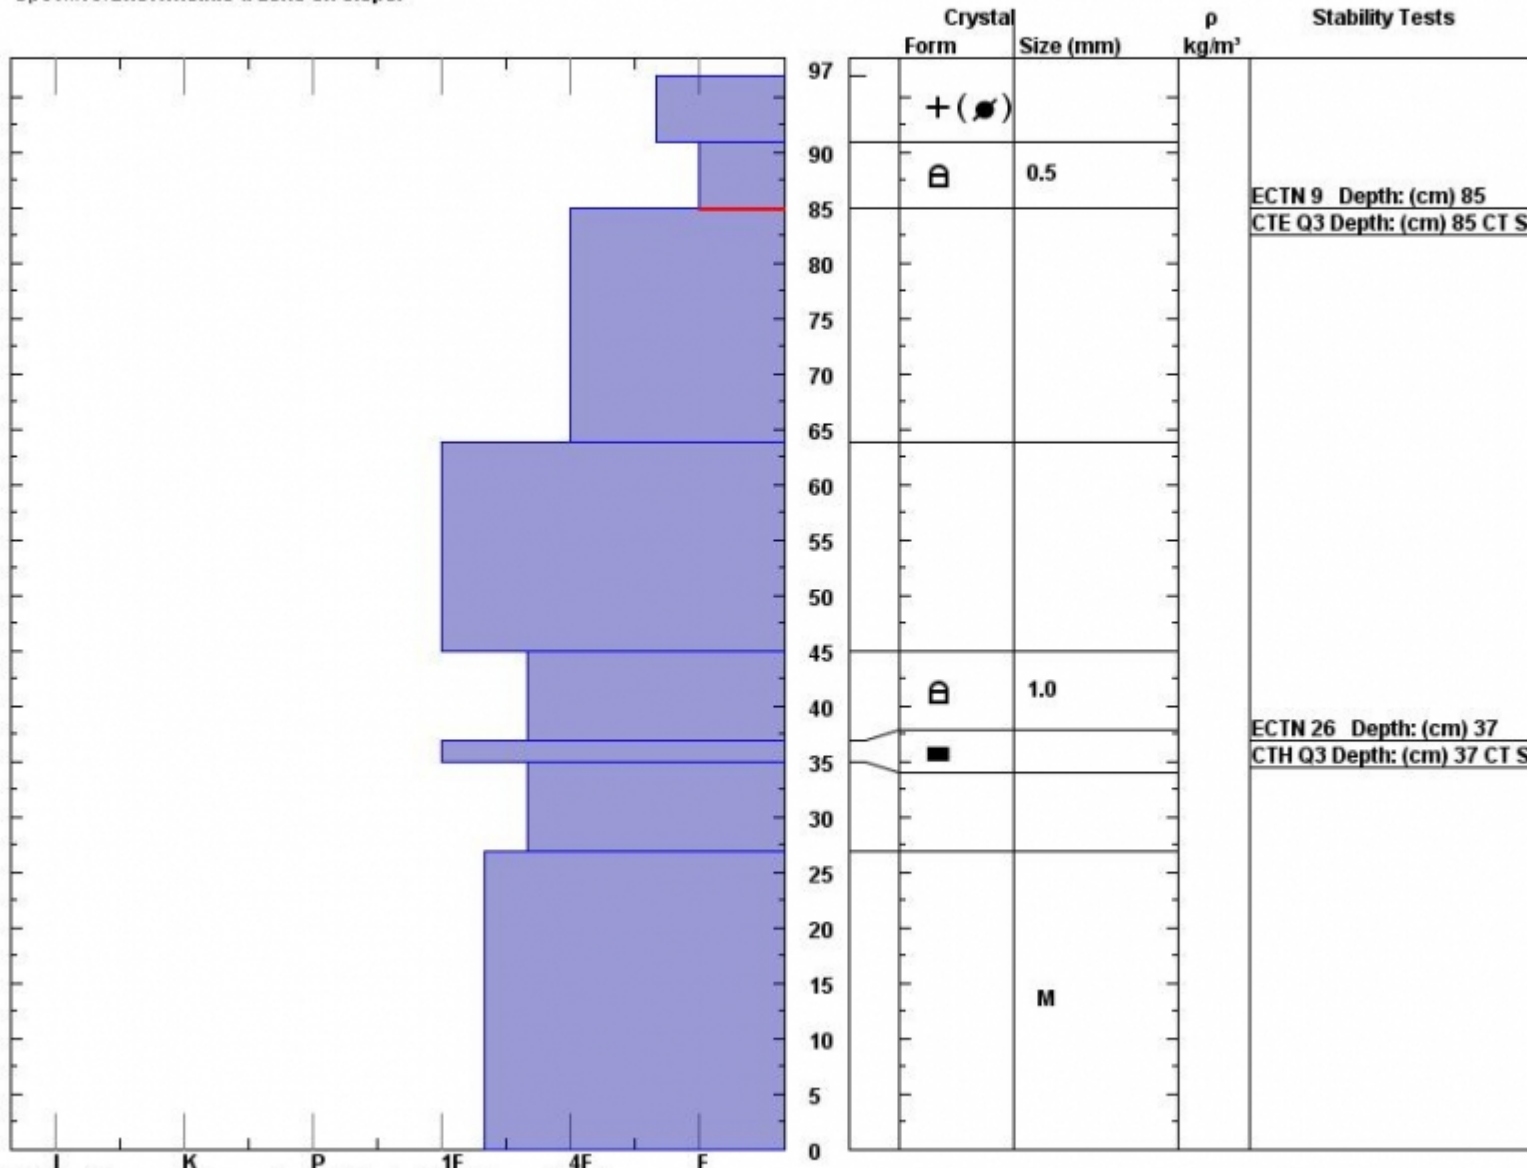

Snow Pit Profile

Observer: **Mark Staples**

Stability on similar slopes: **Very Good**

Stability Test Notes:

Layer notes

**Beartooth, MT**

**Fri Nov 30 01:45:00 MST 2012**

Air Temperature: **C**

**37: very dirty shear**

**85-91: Pro**

Elevation (ft) **9450**

Co-ord: **45.06775 N 109.95078 W**

Sky Cover: **sky 8/8 covered**

Aspect: **82**

Slope: **26**

Precipitation: **Snow < 0.5 cm/hr**

Wind loading: **no**

Wind:

Specifics: **Snowmobile tracks on slope.**

Notes: This snowpit was dug in "Wades World" near Lulu Pass.

Advisory Region  
Cooke City

Forecast link: [GNFAC Avalanche Advisory for Sat Dec 1, 2012](#)  
Cooke City, 2012-11-30