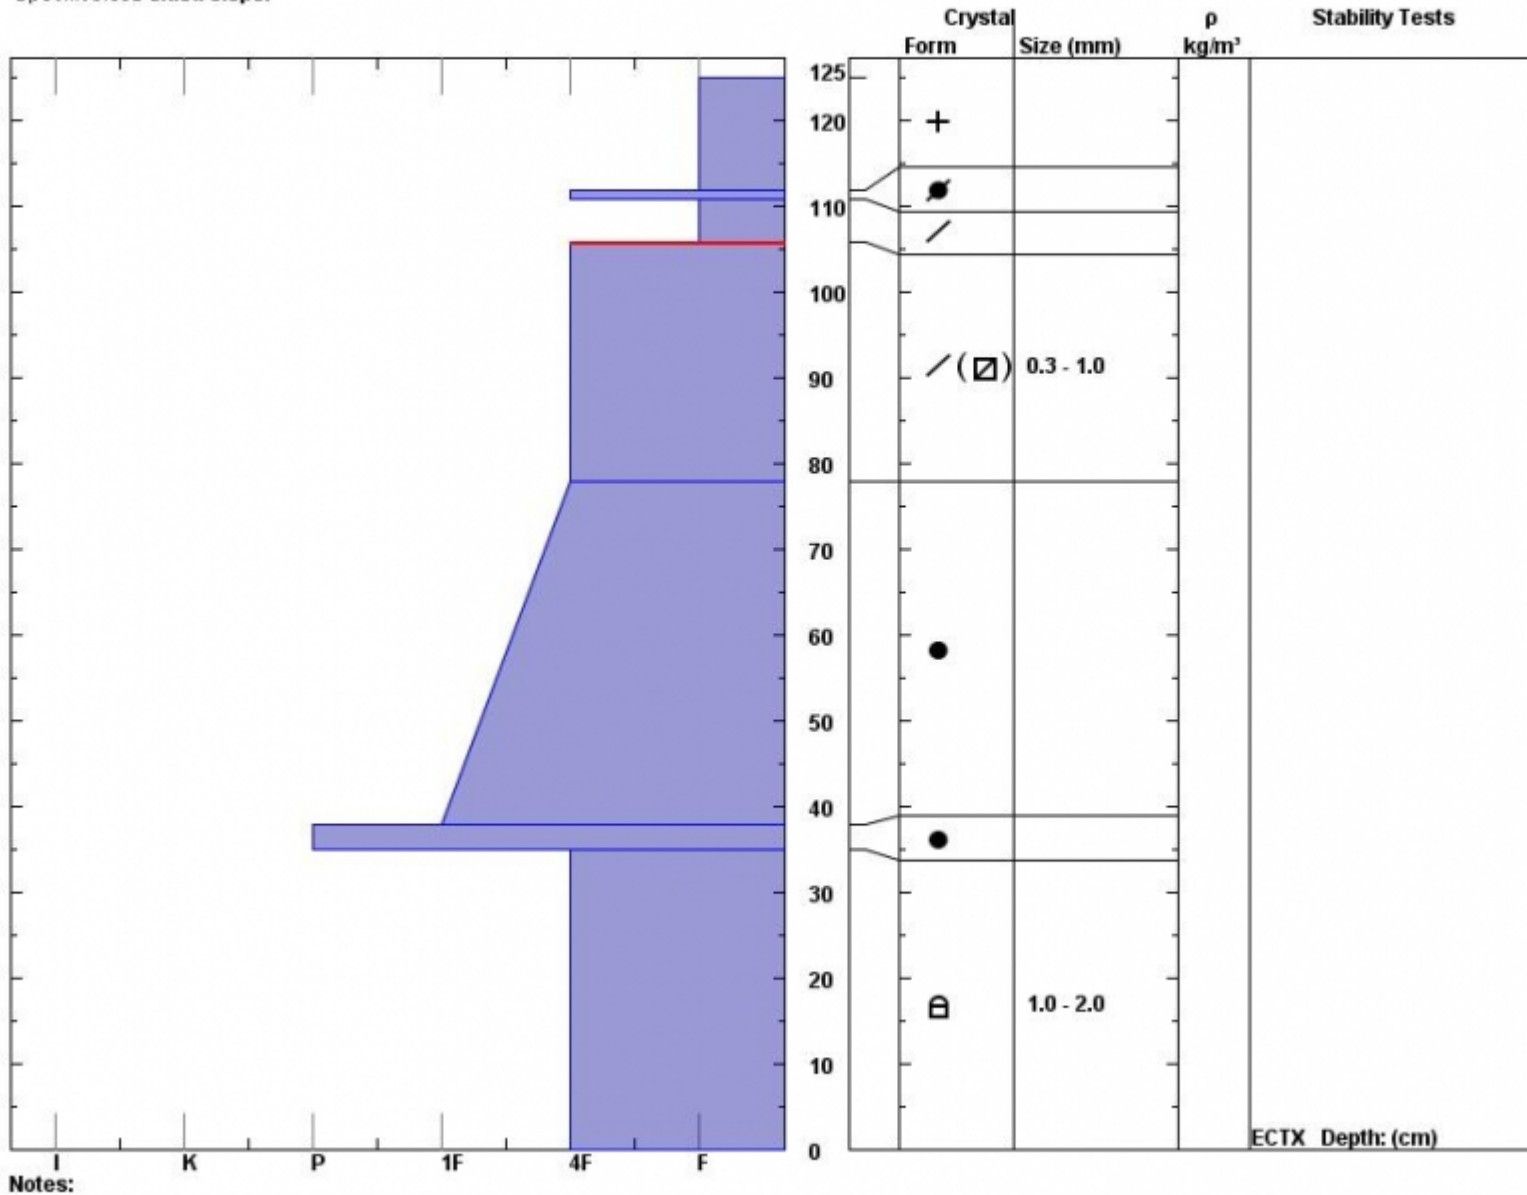

Snow Pit Profile

Observer: **Eric Knoff**

Stability on similar slopes: **Good**

Stability Test Notes:

Layer note

Fri Jan 11 01:25:00 MST 2013

Air Temperature: **5 F**

78-106: Pr

Northern Madison, MT

Co-ord: **N W**

Sky Cover: **sky 8/8 covered**

Elevation (ft) **9346**

Slope: **20**

Precipitation: **Snow - 1 cm/hr**

Aspect: **50**

Wind loading: **no**

Wind: **SW Light Breeze**

Specifics: **We skied slope.**

Advisory Region
Northern Madison

Forecast link: [GNFAC Avalanche Forecast for Sun Jan 20, 2013](#)

Northern Madison, 2013-01-14