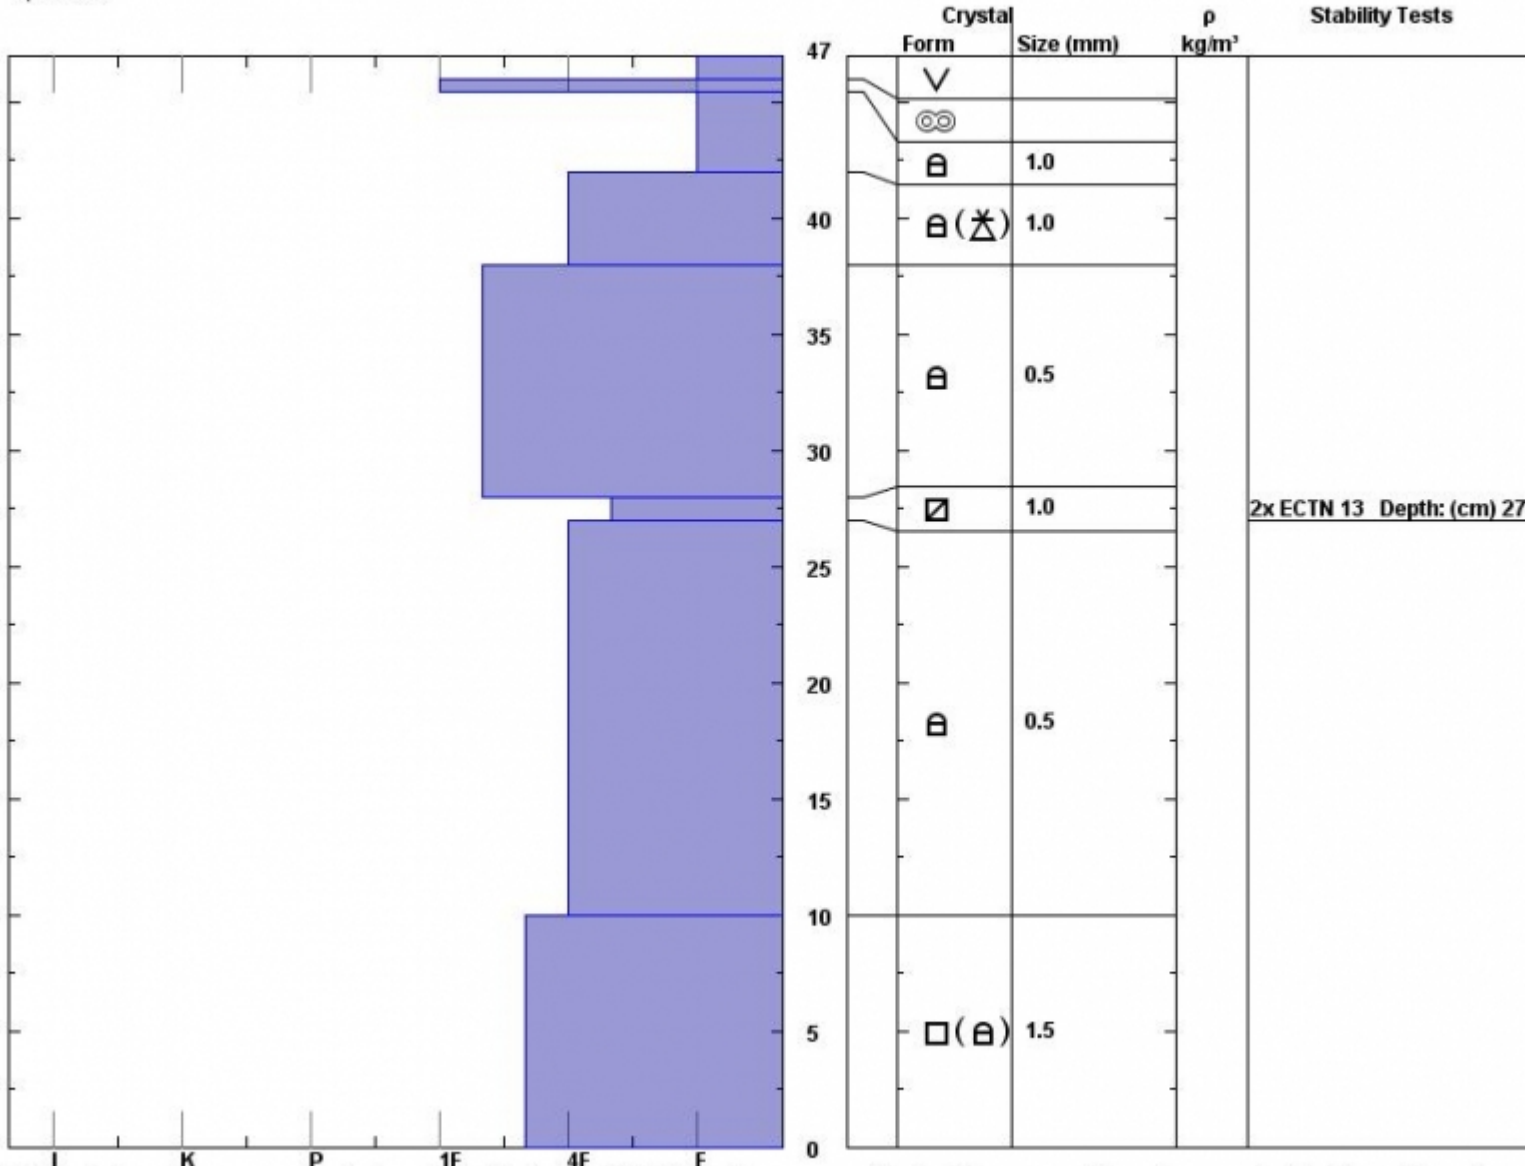

Snow Pit Profile
Ski Hill Lionhead
Henry Mountains, MT
 Elevation (ft) **8025**
 Aspect: **40**
 Specifics:

Observer: **Doug Chabot**
Tue Nov 26 11:00:00 MST 2013
 Co-ord: **N W**
 Slope: **27**
 Wind loading: **no**

Stability on similar slopes: **Good**
 Air Temperature: **C**
 Sky Cover: **Clear**
 Precipitation: **None**
 Wind: **Calm**

HS46
 Stability Test Notes:

Layer note

Notes: Surface hoar was on most slopes, but at the top of ski hill it was blown away. The top 10cm are my biggest concern for the future. Happy to see snow was the norm. Snowpack was supportable.