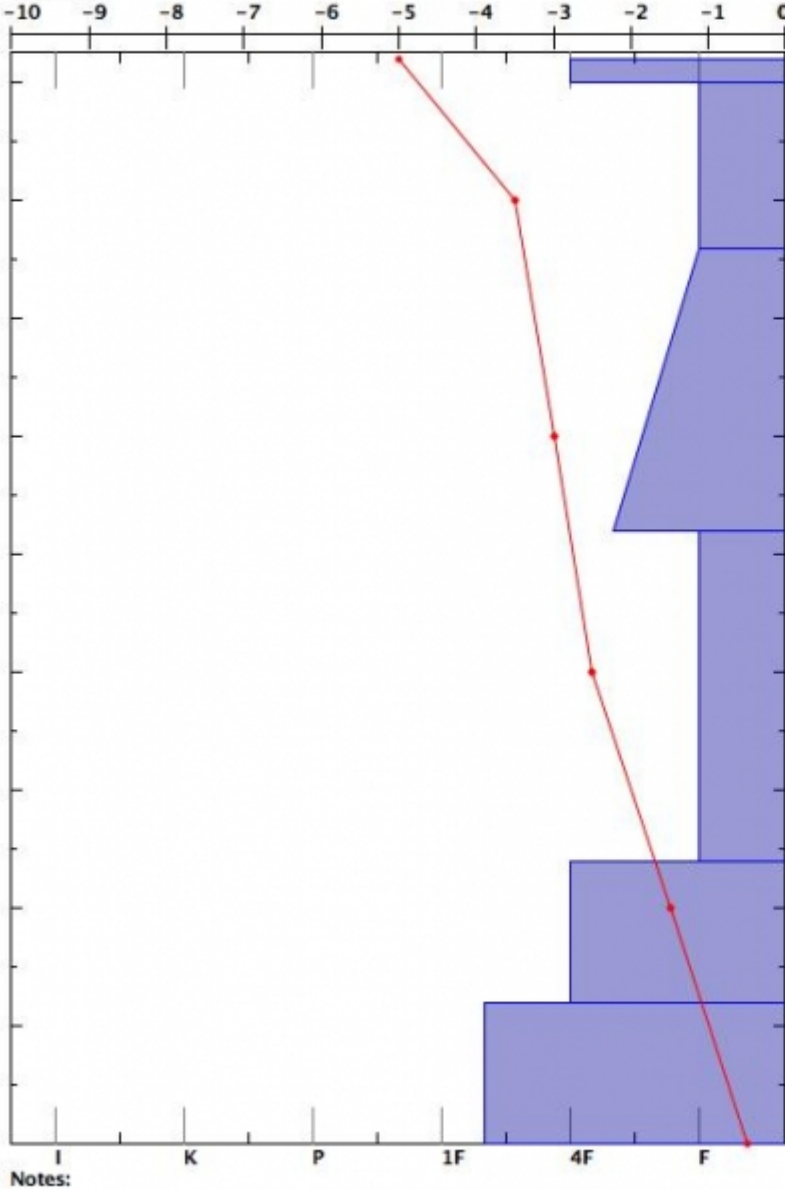

**Snow Pit Profile**  
**Middle Basin**  
**Northern Madison, MT**  
 Elevation (ft) 9300  
 Aspect: 85

Observer: Nat Grainger  
 Wed Nov 27 16:00:00 MST 2013  
 Co-ord: N W  
 Slope: 28  
 Wind loading: no

Stability on similar slopes: Good  
 Air Temperature: 0.2 C  
 Sky Cover: sky < 2/8 covered  
 Precipitation: None  
 Wind: Calm

**PF46 H546**  
 Stability Test Notes:  
 12: Q3 isolated area

Layer note

Specifics:

Temp C	Crystal Form	Size (mm)	$\rho$ kg/m <sup>3</sup>	Stability Tests
46	⊙			
40	/			
35	●	< 1.0		
30				
25				
20	⊕	1.0		
15				
10	⊕	1.5		
5	⊕	1.5		
0				

ECTN 28 Depth: (cm) 12

Advisory Region  
Northern Madison