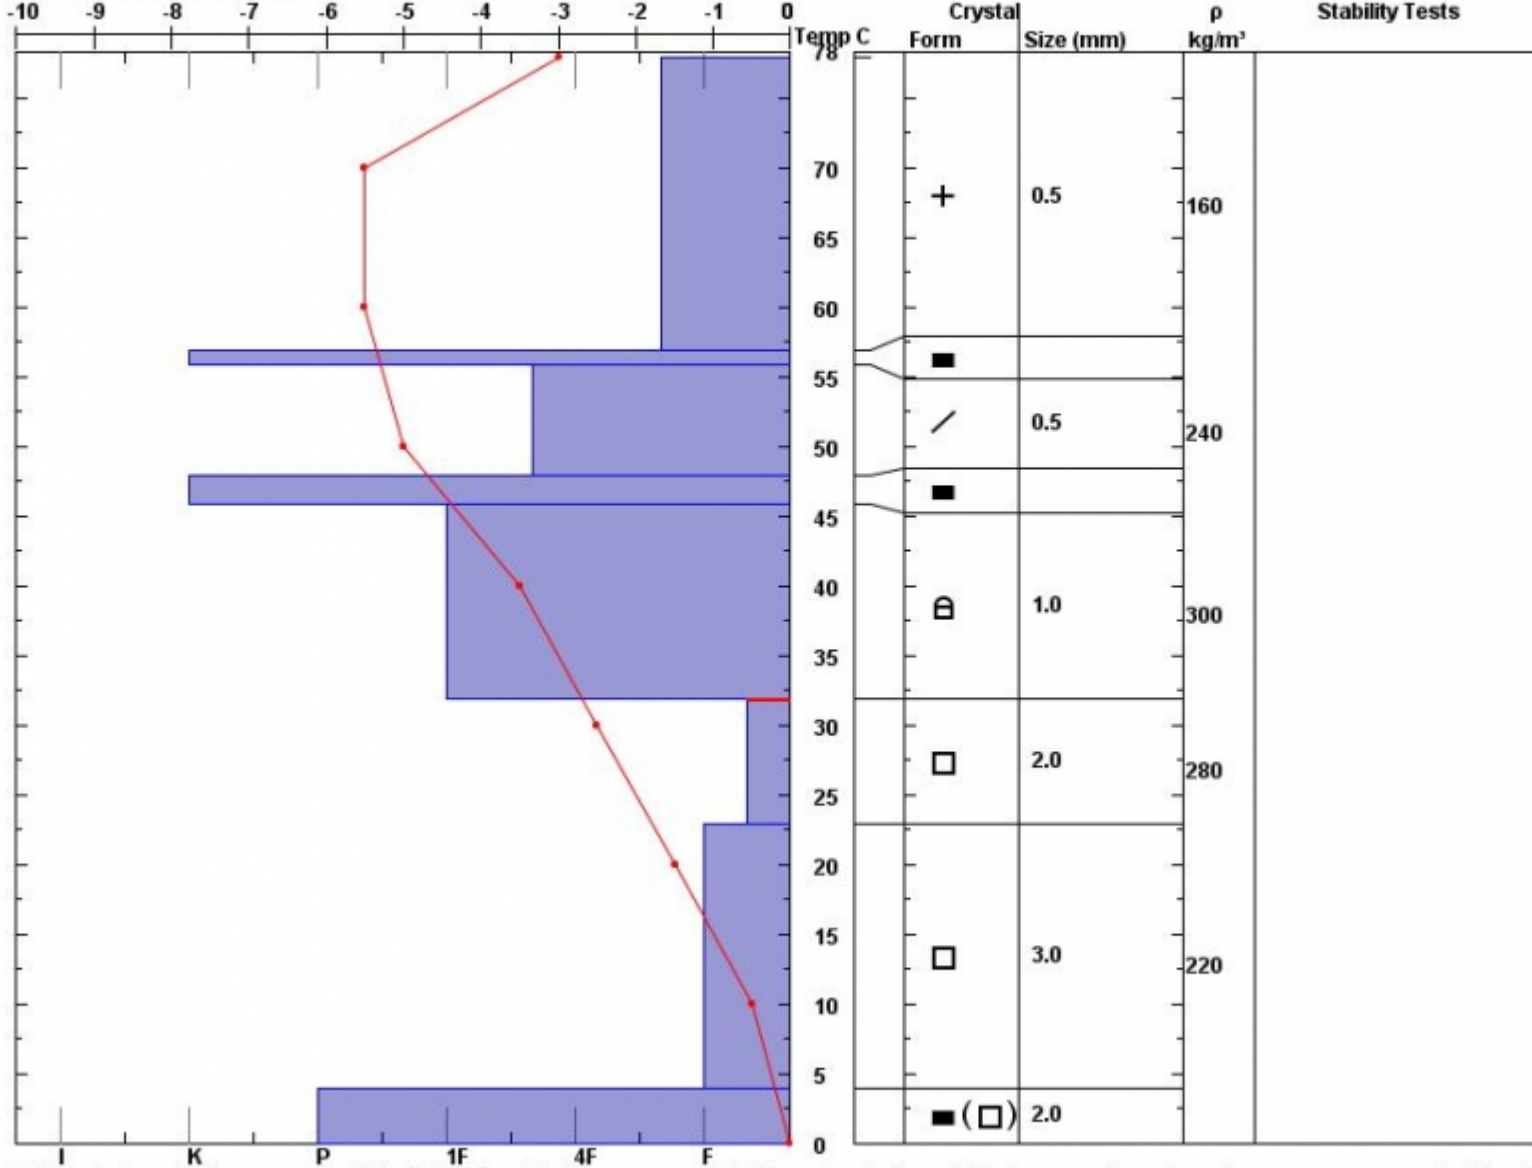

Snow Pit Profile
Cedar Mtn.
Madison, MT
 Elevation (ft) **8700**
 Aspect: **275**

Observer: **Ian Hoyer**
Tue Jan 07 12:00:00 MST 2014
 Co-ord:
 Slope: **10**
 Wind loading:

Stability on similar slopes:
 Air Temperature: **C**
 Sky Cover: **sky 8/8 covered**
 Precipitation: **Snow < 0.5 cm/hr**
 Wind: **Light Breeze**

Stability Test Notes:

Layer note
23:32: Pro

Specifics: **Collapsing, localized.**

Notes: Out conducting research. Out of 28 ECTs, all but one propagated with moderate force. We also experienced a collapse as we approached the s are still showing themselves to be reactive and unstable.