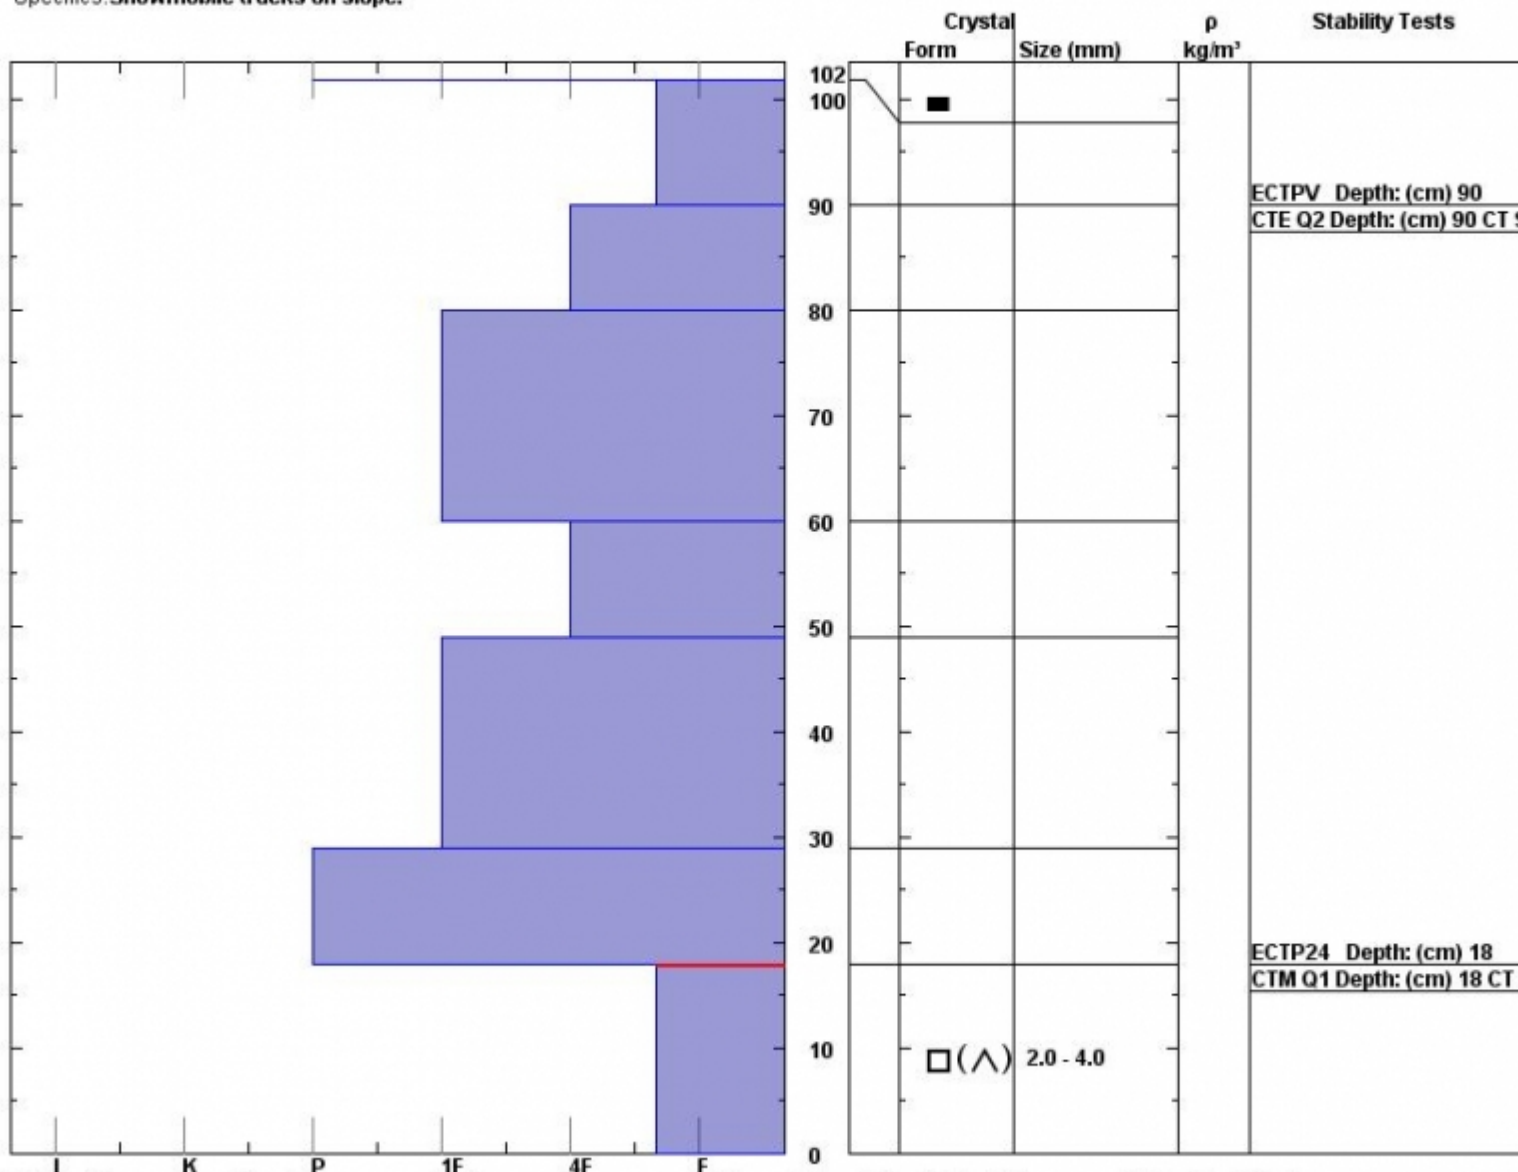

Snow Pit Profile
Upper Watkins
Henry, MT
 Elevation (ft) **8830**
 Aspect: **40**
 Specifics: **Snowmobile tracks on slope.**

Observer: **Nina Hance**
Fri Jan 09 13:00:00 MST 2015
 Co-ord: **44.73214 N 111.34692 W**
 Slope: **31**
 Wind loading: **no**

Stability on similar slopes: **Fair**
 Air Temperature: **C**
 Sky Cover:
 Precipitation:
 Wind:

Stability Test Notes:
 Layer notes:
0-18: Prob

Notes: This was one of our deeper snowpits. In many others we would step off the sled and sink to the ground. Pit by Mark Staples