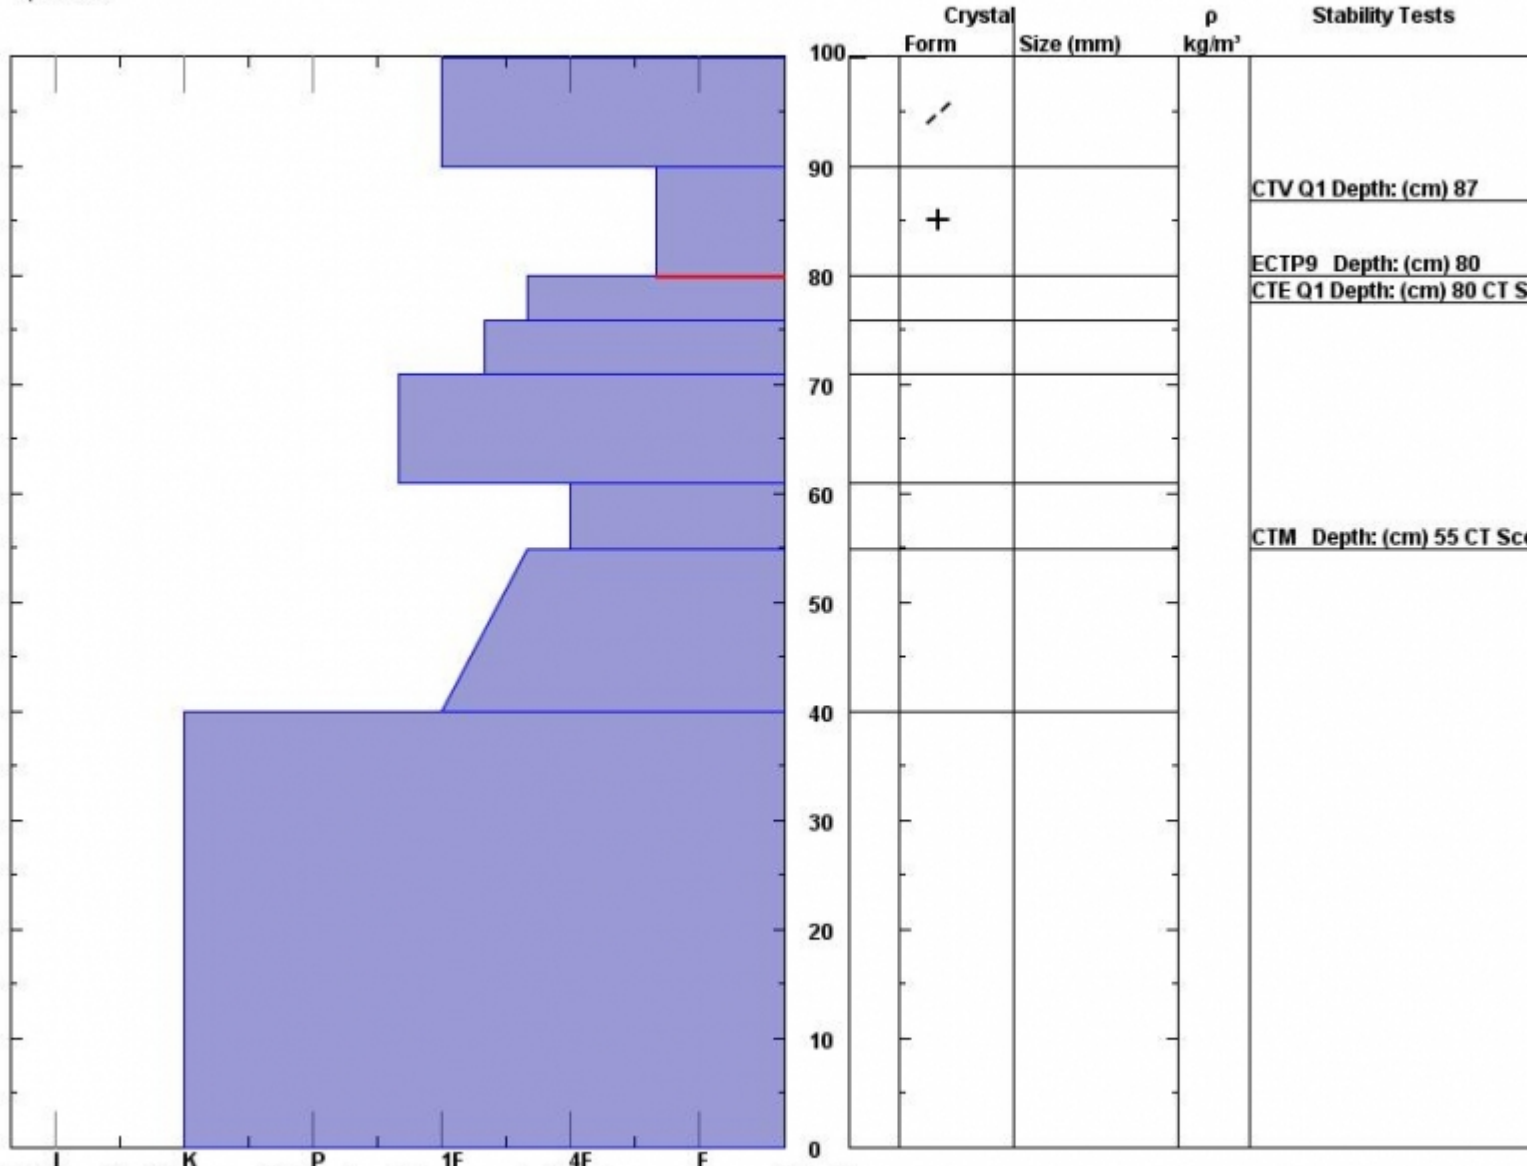

Snow Pit Profile
Trail Bowl
Bridger, MT
 Elevation (ft) **8700**
 Aspect: **110**
 Specifics:

Observer: **Alex Marienthal**
Thu Nov 12 12:15:00 MST 2015
 Co-ord: **N W**
 Slope: **25**
 Wind loading: **yes**

Stability on similar slopes: **Fair**
 Air Temperature: **C**
 Sky Cover: **sky 3/8 to 4/8 covered**
 Precipitation: **None**
 Wind: **W Strong**

Stability Test Notes: Layer note
80-90: Pro

Notes: w/ Knoff. Strong winds and variable snow depth. Main concern was wind slabs.