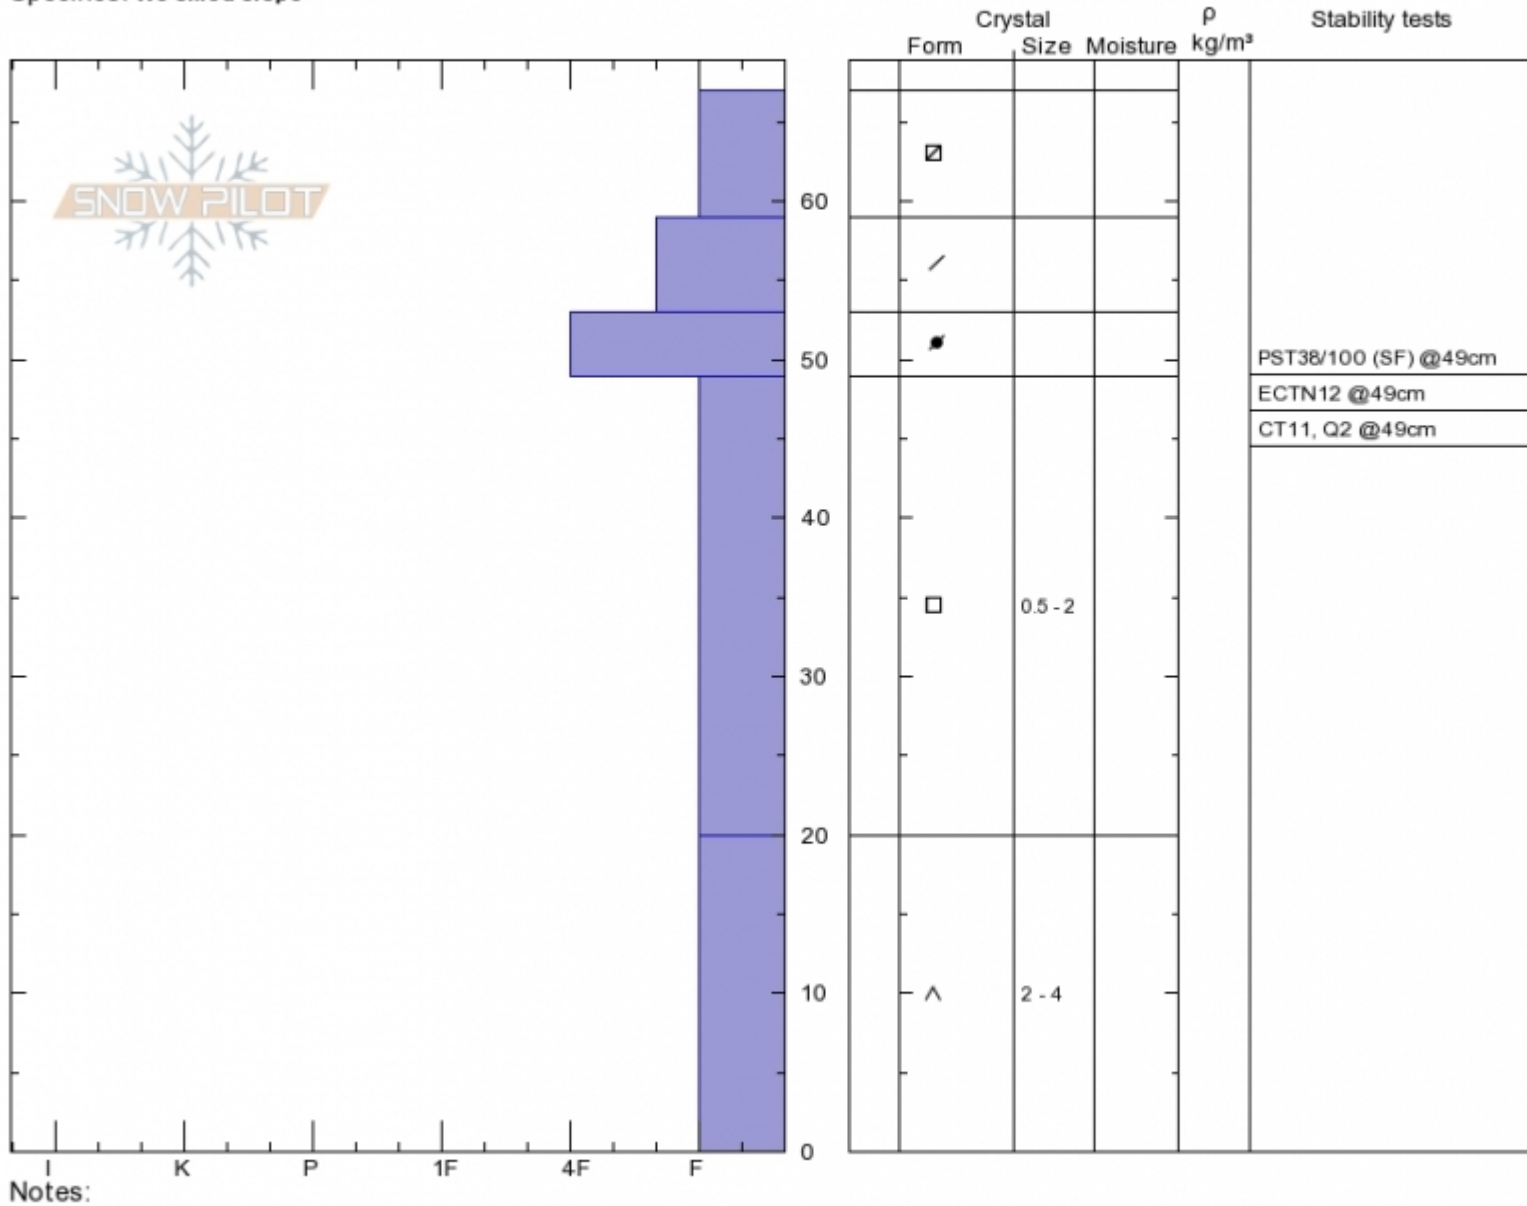

Bridger West Side
Bridger Range
MT
 Elevation: **8200 ft**
 Aspect: **340°**
 Specifics: **We skied slope**

Eric Knoff
Wed Jan 18 13:00 2017
 Co-ord:
 Slope Angle: **28°**
 Wind Loading:

Stability: **Good**
 Air Temperature: **-5°C**
 Sky Cover: **CLR**
 Precipitation: **NO**
 Wind: **SW Calm**

HS67 PF67
Stability Test Notes

Layer No
0-20: Prob

Advisory Region
 Bridger Range

Forecast link: [GNFAC Avalanche Advisory for Fri Jan 20, 2017](#)[GNFAC Avalanche Forecast for Sat Jan 21, 2017](#)[GNFAC Avalanche Forecast for Sun Jan 22, 2017](#)[GNFAC Avalanche Advisory for Mon Jan 23, 2017](#)
 Bridger Range, 2017-01-20