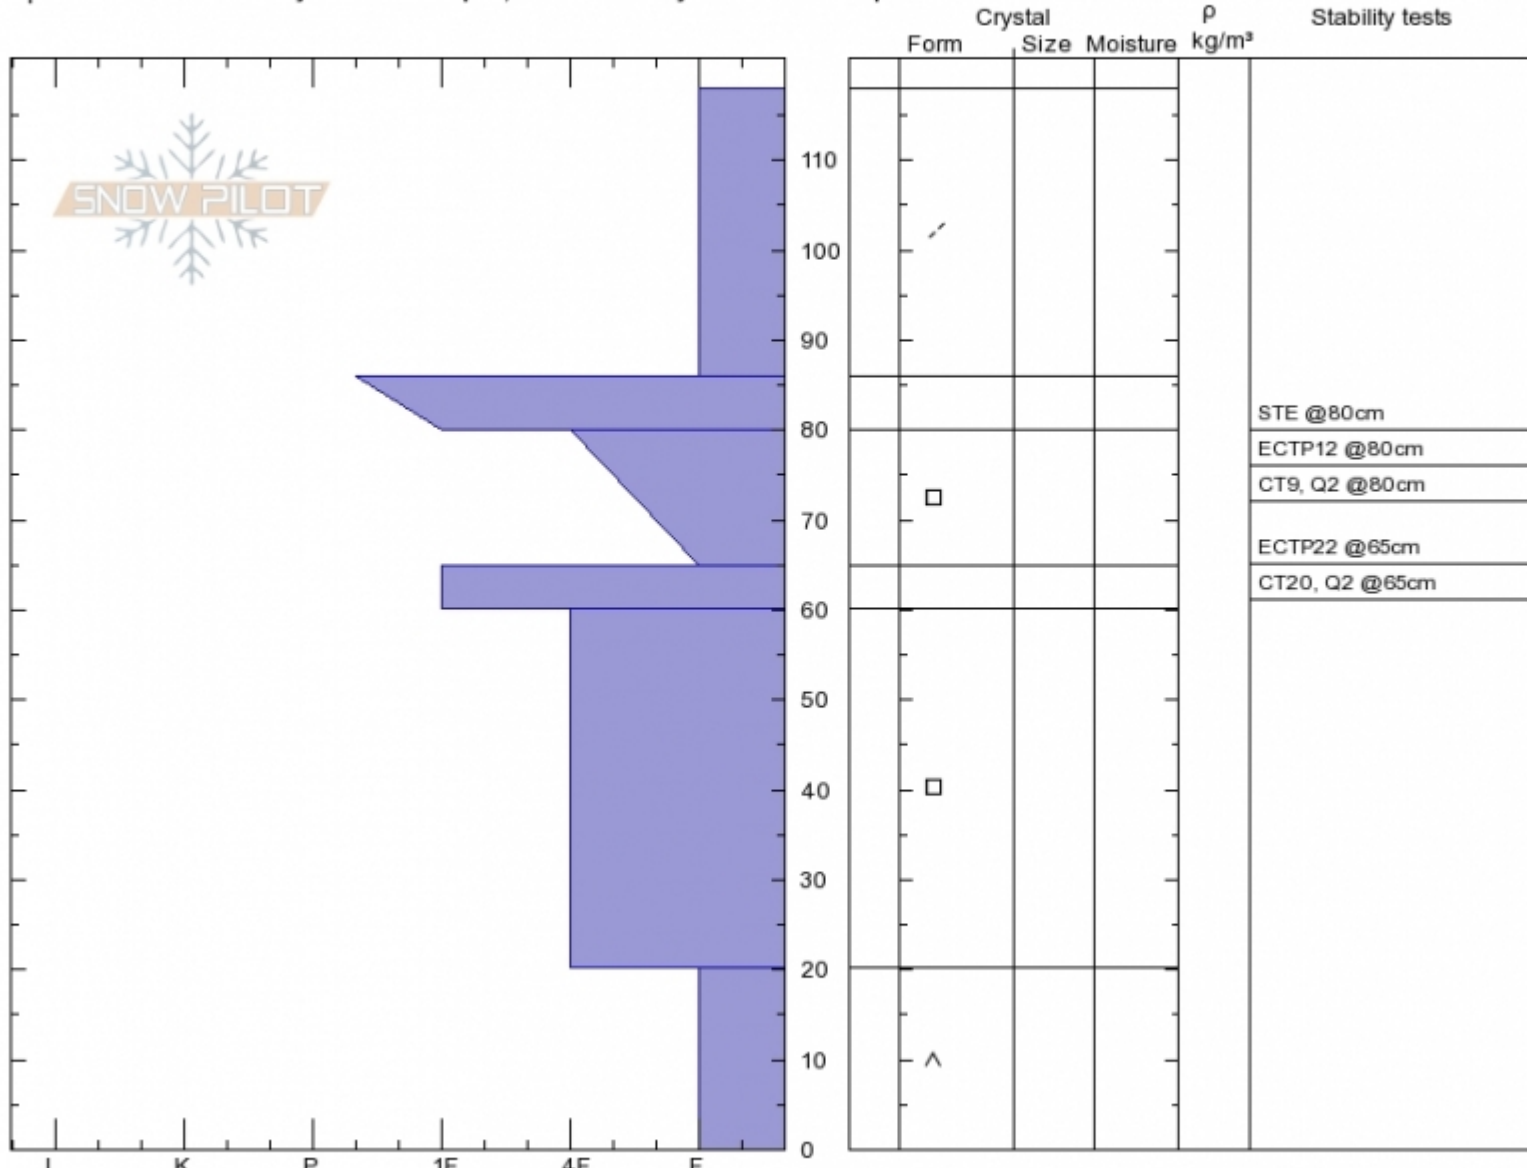

Ainger Basin
Bridger Range
MT
 Elevation: **7770 ft**
 Aspect: **130°**

Gabrielle Antonioli
Fri Jan 27 15:00 2017
 Co-ord: **45.93555N, -110.97026W**
 Slope Angle: **25°**
 Wind Loading: **yes**

Stability: **Poor**
 Air Temperature: **-2°C**
 Sky Cover: **CLR**
 Precipitation: **NO**
 Wind: **NW Strong**

HS118 SP30
Stability Test Notes

Layer No

Specifics: **Recent activity on similar slopes; Recent activity on different slopes**

Notes: Cross loading observed on many aspects; upslope winds observed on S aspects, particularly rock bound couloirs. Large natural snow patches spanned multiple aspects.