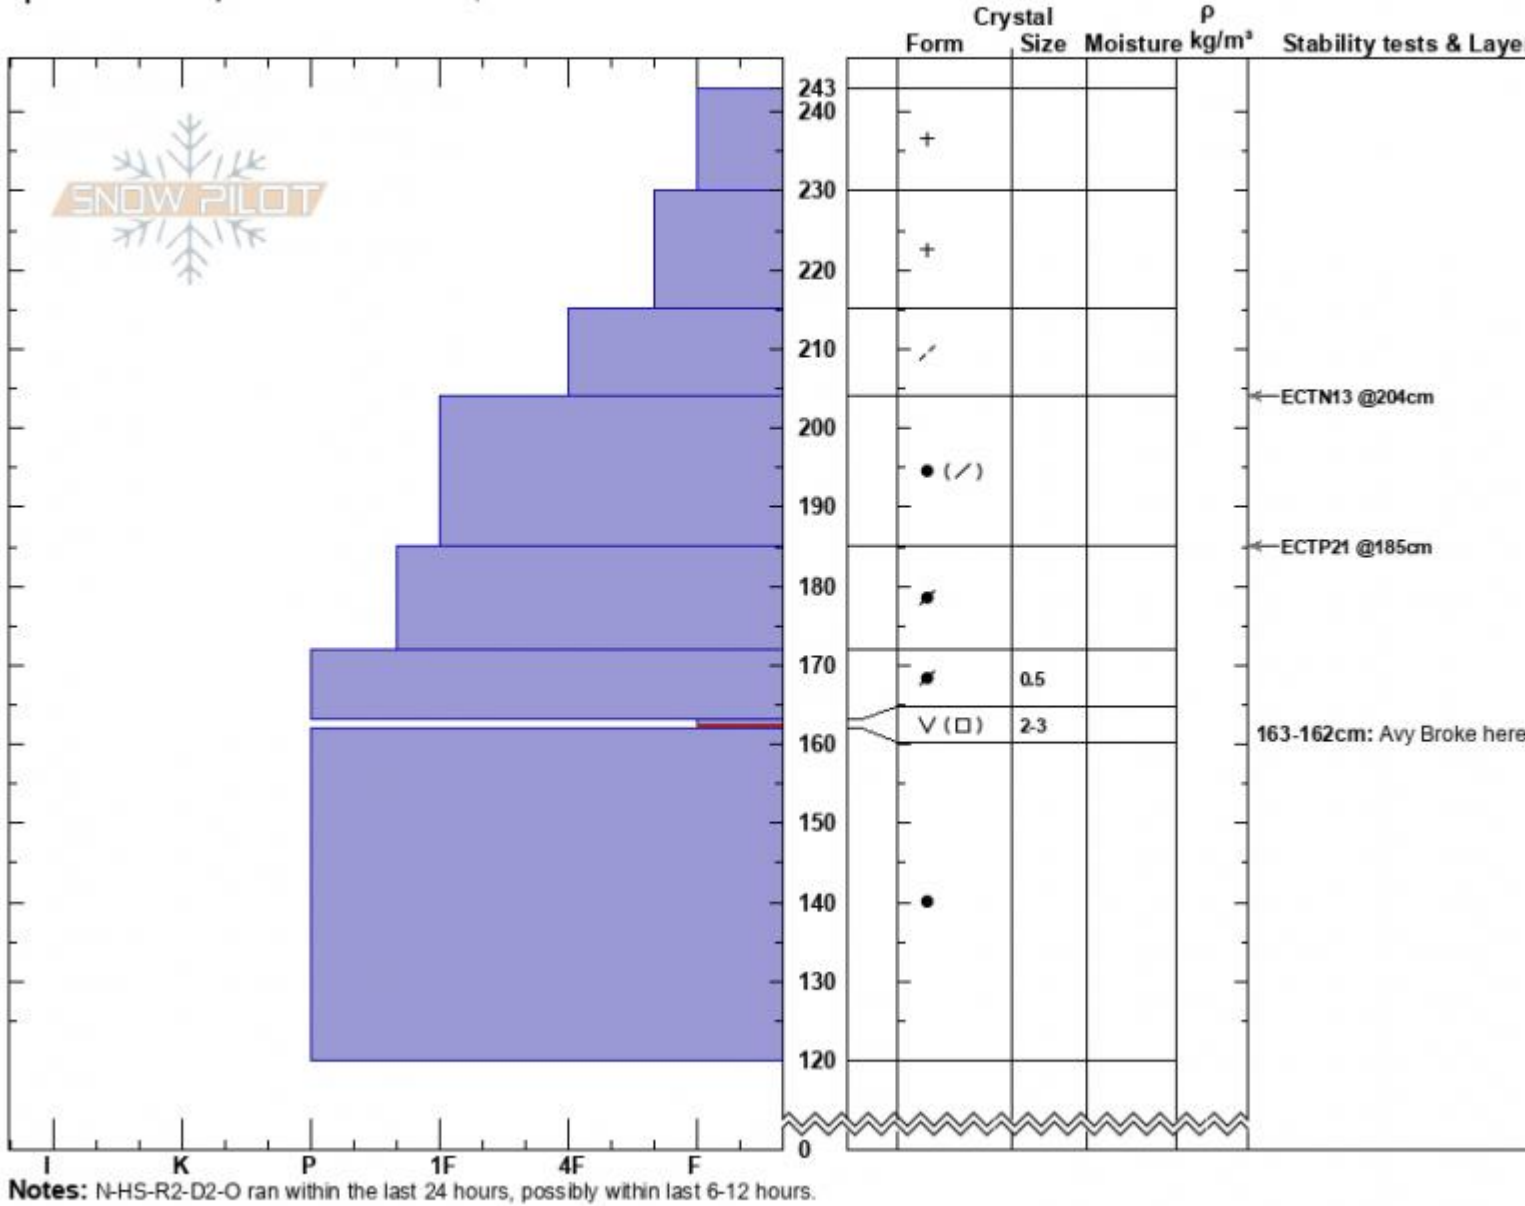

Sunlight Basin, Crown
 Madison Range-S
 MT
 Elevation: 9469 ft
 Aspect: 75°
 Specifics: Pit is adjacent to avalanche: crown;

Alex Marienthal
 01/28/2023 - 11:25am
 Co-ord: 44.97474N, -111.31396W
 Slope Angle: 37°
 Wind Loading: previous

Stability: Poor
 Air Temperature: -17°C
 Sky Cover: OVC
 Precipitation: S-1
 Wind: NE Calm

HS:243
 Layer Notes:
 163-162cm: Avy Broke here
 163-162cm: Problematic layer

Advisory Region
 Southern Madison
 Longitude
 -111.31W
 Latitude
 44.97N

Avalanche Details: [Many natural slides in Taylor Fork Southern Madison, 2023-01-28](#)