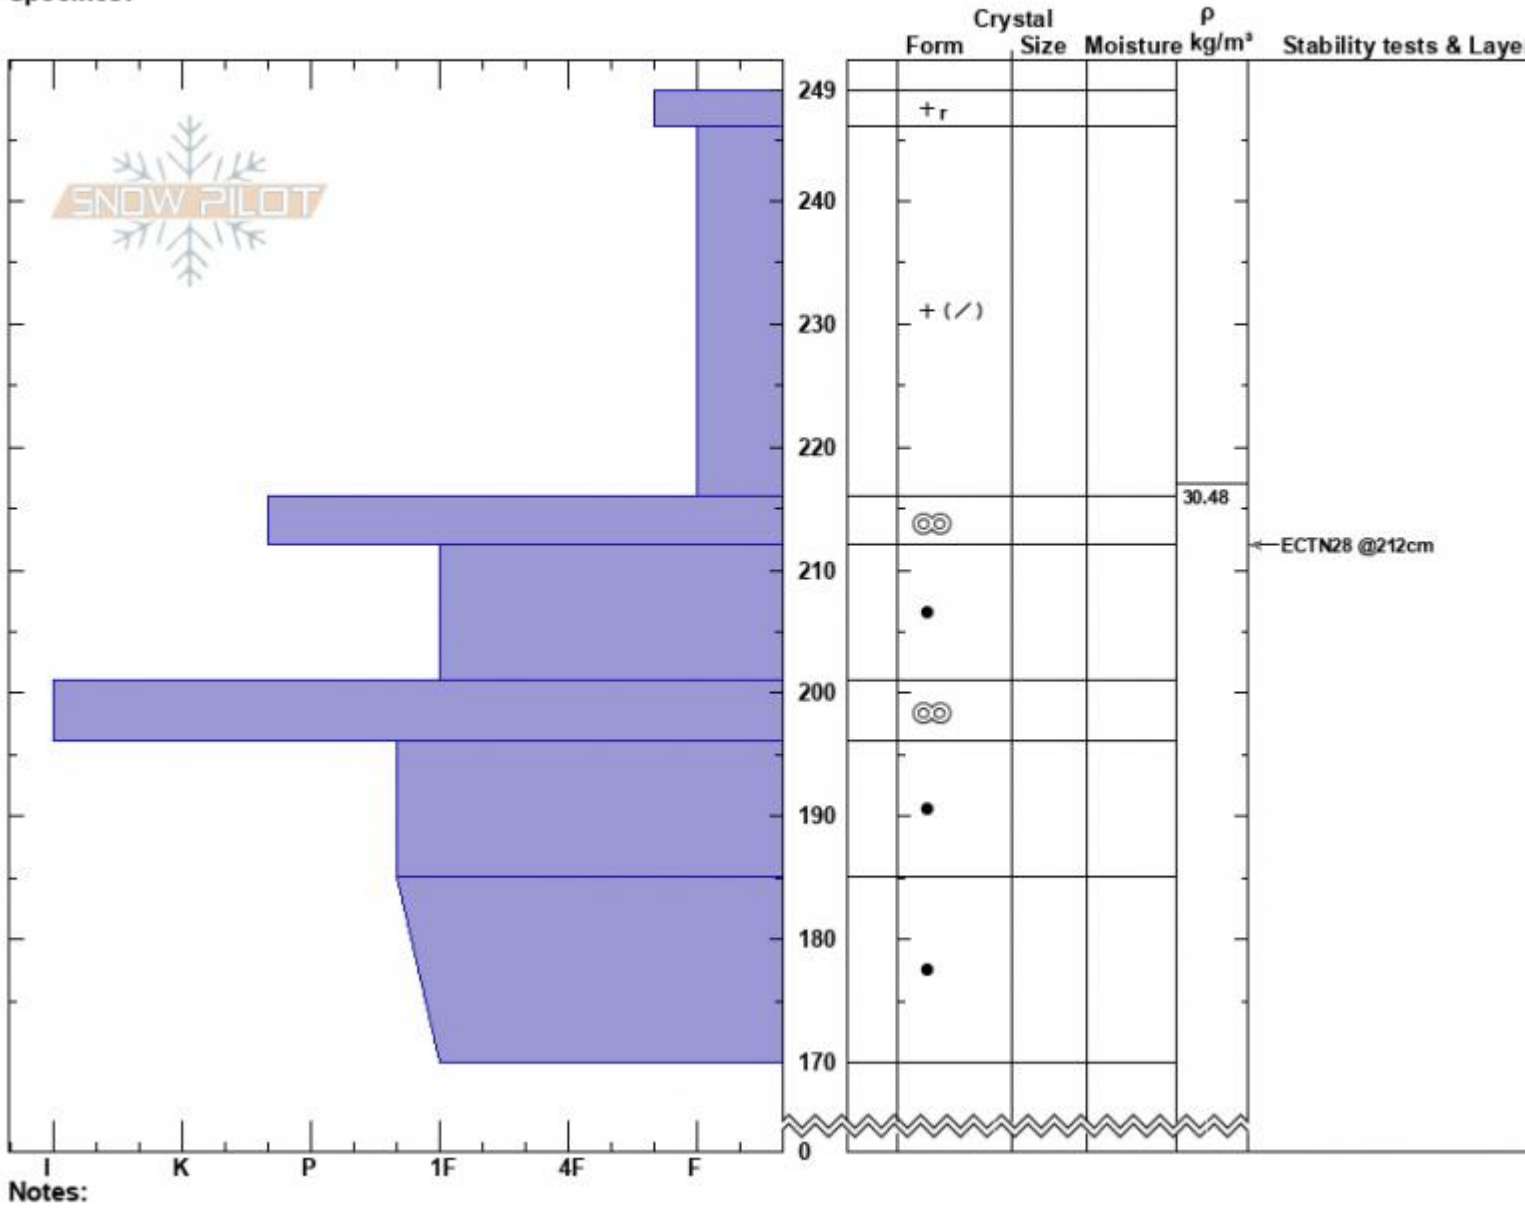

Blackmore E Face  
 Gallatin Range-N  
 MT  
 Elevation: 9830 ft  
 Aspect: 80°  
 Specifics:

Haylee Darby  
 03/30/2025 - 12:45pm  
 Co-ord: 45.44595N, -111.00190W  
 Slope Angle: 35°  
 Wind Loading: no

Stability:  
 Air Temperature: -1°C  
 Sky Cover: OVC  
 Precipitation: S1  
 Wind: W Calm

HS:249 Layer Notes:

Notes:  
 Advisory Region  
 Northern Gallatin  
 Longitude  
 -111.00W  
 Latitude  
 45.44N  
 Northern Gallatin, 2025-03-30